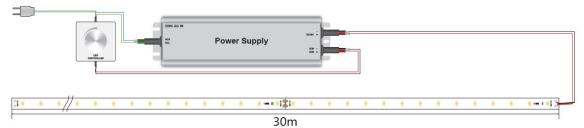

Voltage: 48V, max4,375A
Watt: 210W±10%
Light colour: neutral white, 4250K±250k
Brightness: 30300lm
Beam angle: 120°
Protection class: IP20
Number of LEDs: 1800*2835SMD
Dimensions: 30000*10*3 mm
PCB colour: white, open cable end (360±5mm)
Operating temperature: -25°C to +40°C
Weight: 0.500kg
Can be shortened every 15 LED 25cm
Adhesive tape: yes 3M on the back

Additional Images

The relationship of curve variation between voltage and the length of the led strip in single drive

connect way 1

connect way 2

Accessories

Part No.	Name
140930	Mean Well power supply - 48V 240W dimmable IP65
159302	Wago Serie 221 - 2*6mm (50 Stück)