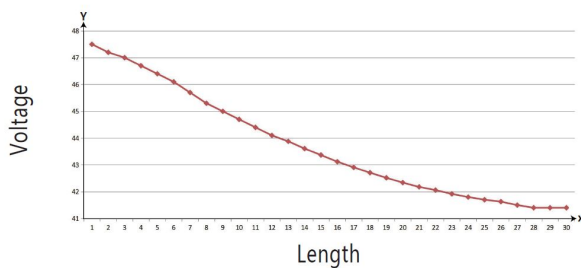

Additional Images

The relationship of curve variation between voltage and the length of the led strip in single drive