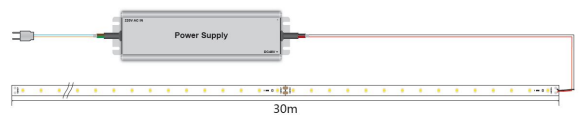

Voltage: 48V, max4,375A
Watt: 210W±10%
Light colour: neutral white, 4250K±250k
Brightness: 30300lm
Beam angle: 120°
Protection class: IP20
Number of LEDs: 1800*2835SMD
Dimensions: 30000*10*3 mm
PCB colour: white, open cable end (360±5mm)
Operating temperature: -25°C to +40°C
Weight: 0.500kg
Can be shortened every 15 LED 25cm
Adhesive tape: yes 3M on the back

Our 3M adhesive tape adheres well, but should only be used as a mounting aid.

There are a variety of mounting options, such as clips, permanently elastic mounting adhesive, cable ties, etc.

Please note that LED strips must also be cooled.

Make sure that the LED strip does not exceed a working temperature of 40°C, otherwise its service life cannot be guaranteed.

No guarantee can be given for overheated LED strips

Attributes

Attribute	Value
Abstrahlwinkel:	120
Ampere:	8.70
CC oder CV:	CV
CRI:	>80
Dimmbar:	abhängig vom Netzteil
Länge:	30
LED Strip Klebeband:	ja
LED Strip Breite:	10
LED Strip Höhe:	3
LED Strip Klebeband:	ja
LED Strip kürzbar:	250
LED Strip Länge:	30000
Lichtfabe in Kelvin:	4250
Lichtfarbe:	neutralweiß
Lichtfarbe in Kelvin:	4250
Lichtfarbe Name:	neutralweiß
Lumen:	30300
Schutzklasse:	IP20
Volt:	48
Weight:	0.6 Kg
Warranty:	24.00 Months

Additional Images

The relationship of curve variation between voltage and the length of the led strip in single drive

connect way 1

connect way 2

Accessories

Part No.	Name
140930	Mean Well power supply - 48V 240W dimmable IP65
159302	Wago Serie 221 - 2*6mm (50 Stück)