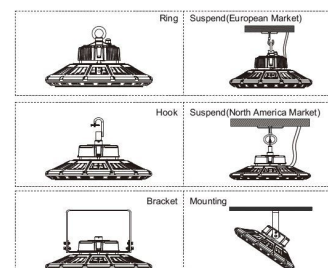

Additional Images

Dimension

Installation:

Weight:4.80Kg

Product Description

- 1, Compact and fasion design .Light weighted : 4.80kg
- 2, Philips 3030 LED as light source , CR>80Ra
- 3, MEAN WELL HBG Series power supply . PF>0.95
- 4, High lumen efficiency : 135lm/w
- 5, 5 years warranty .