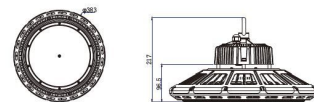

AC 90-305V/50-60Hz
Dimmable: no
Power: 240 Watt
Luminous flux: 31000 lm
Efficiency: 130lm/W
Beam angle: 120°
CRI Ra: > 80
Light colour: cool white
Kelvin: 6500K ± 200K
Operating temperature: -40 to +55°C
Protection class: IP65, IK10, "D" labelling according to EN 60598-2-24
Weight: 4.8kg
Diameter: 400mm
Complete height: 203.5mm

Additional Images

Dimension

Installation:

Weight:4.80Kg

Product Description

- 1, Compact and fasion design .Light weighted : 4.80kg
- 2, Philips 3030 LED as light source , CR>80Ra
- 3, MEAN WELL HBG Series power supply . PF>0.95
- 4, High lumen efficiency : 135lm/w
- 5, 5 years warranty .