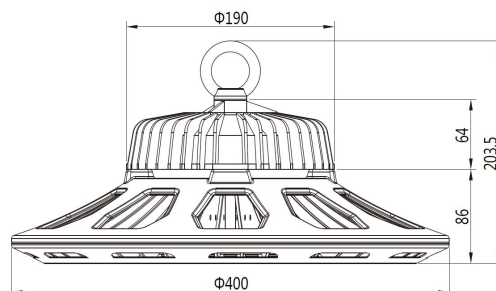

Weight:4.80Kg

Product Description

1. 1, Compact and fasion design .Light weighted : 4.80kg
2. 2, Philips 3030 LED as light source , CR>80Ra
3. 3, MEAN WELL HBG Series power supply . PF>0.95
4. 4, High lumen efficiency : 135lm/w
5. 5, 5 years warranty .

Performance Summary

Input Power: 80W, 100W, 150W, 200W, 230W
CRI: >70Ra/80Ra
CCT: 3000k-6500K
Input Voltage:90-305Vac
Limited Warranty :5 years' warranty
High Efficacy Lifetime: 50000hours
Dimming:Non-dimmable & 1-10V Dimmable
Working Temperature : - 20°C – +45 °C(Amb)

Accessories

Part No.	Name
139692	Synergy 21 LED Spot Pendelleuchte UFO zub. Radar Kit L
142948	Synergy 21 LED spot pendant light UFO add. Wall bracket for UFO size L bracket long
142947	Synergy 21 LED spot pendant light UFO add. Wall bracket for UFO size L bracket short
144400	Synergy 21 LED spot pendant light UFO add. Ball cage L
148949	Synergy 21 LED spot pendant light UFO add. Lampshade L
148726	Synergy 21 - Waterproof connector 1:1