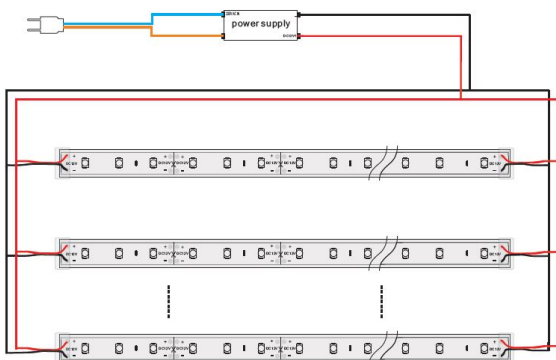

## Attributes

Attribute	Value
Abstrahlwinkel:	120
Ampere:	2
CC oder CV:	CV
CRI:	>80
Dimmbar:	abhängig vom Netzteil
Länge:	5
LED Strip Klebeband:	ja
LED Strip Breite:	11
LED Strip Höhe:	5
LED Strip Klebeband:	ja
LED Strip kürzbar:	50
LED Strip Länge:	5000
Lichtfabe in Kelvin:	6250
Lichtfarbe:	kaltweiß
Lichtfarbe in Kelvin:	6250
Lichtfarbe Name:	kaltweiß
Lumen:	1600
Schutzklasse:	IP65
Volt:	12
Weight:	0.2 Kg
Warranty:	60.00 Months

## Additional Images

**Front:**

**Lateral:**

## Accessories

Part No.	Name
81069	Synergy 21 LED zub Hollow Socket with Screw Terminals
81068	Synergy 21 LED zub wooden plug with screw terminals
81741	Synergy 21 LED Flex Strip add. Silicone mounting clip 10 pack
78198	Synergy 21 Netzteil - 12V 30W IP67
174654	Synergy 21 LED FLEX-Streifen zub. Easy Connect I Form für 1 Linie klar
174653	Synergy 21 LED FLEX Strip add. Easy Connect I Form for 1 line red
174656	Synergy 21 LED FLEX Strip zub. Easy Connect I Form für 2 Linie klar
174655	Synergy 21 LED FLEX Strip zub. Easy Connect I shape for 2 line red
174648	Synergy 21 LED FLEX-Strips add. Easy Connect T-shape for 1 line clear
174650	Synergy 21 LED FLEX-Streifen zub. Easy Connect T-Form für 1 Linie klar
174647	Synergy 21 LED FLEX Strip zub. Easy Connect T-Form für 1 Linie rot
174649	Synergy 21 LED FLEX Strip zub. Easy Connect T-Form für 1 Linie rot
174652	Synergy 21 LED FLEX-Streifen zub. Easy Connect T-Form für 2 Linien klar
174651	Synergy 21 LED FLEX Strip add. Easy Connect T-shape for 2 lines red
174637	Synergy 21 LED FLEX-Strips add. Easy Connect strip to strip connection 10/12mm IP67
174633	Synergy 21 LED FLEX strips add. Simple connection of strips to cable 10/12mm IP67