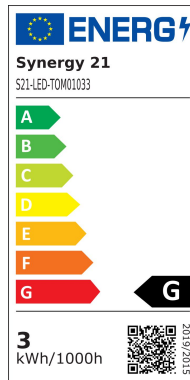

Synergy 21 spot garden spot 3W red

SYNERGY 21

kwh/1000h: 3,00

Lumens: 195

Watt: 3,0

Nominal Service Life: 35000 Std.

Switching Cycles: 15000

Opt. Ambient Temperature.: 25 °C

Operating voltage: AC 230V
LED: 3*1Watt high-power chip
Beam angle: 30°
Light colour: red
CRI: Ra>80
Housing: painted metal
Operating temperature: -40°C to +55°C
Protection class: IP65 (water jet-proof)
Swivelling: 240°
Total height: 14 cm
Base plate diameter: 6.1 cm
Lens diameter: 6.9 cm
Weight: 0.4 kg
Connection cable: 2.5 metres

Energy efficiency class: A+
kWh/1000h: 3