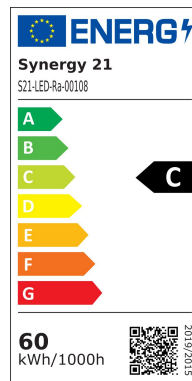

## Synergy 21 LED Tri-proof Light 150cm tricolored milky + dimmable

kwh/1000h:	60,00
Lumens:	8700
Watt:	60,0
Nominal Service Life:	40000 Std.
Switching Cycles:	50000
Opt. Ambient Temperature.:	25 °C

LED Tri-proof Light  
Adjustable light colour: 4000/5000/6000K  
dimmable: yes, 0-10V  
Length: 150cm  
Lumen: 145Lm/W, 8700lm  
Light colour: 4000/5000/6000K  
Beam angle: 120°  
Cover: milky  
Watt: 60W  
Cabling: 3-core, cannot be extended  
Protection class: IP65 and IK10

5-year guarantee, TÜV and IK10 certified

Energy efficiency class: A++  
kWh/1000h: 60

The connection of electrical components and systems may only be carried out by only be carried out by qualified specialists!

## Attributes

Attribute	Value
Abstrahlwinkel:	120
Betriebstemperatur:	-20°C ~ +60°C
CRI:	>80
Dimmbar:	nein
Grösse:	15000
LED - Gehäusefarbe:	Kunststoff/ Metall
Lichtfarbe:	einstellbar
Lichtfarbe in Kelvin:	4000/5000/6000
Lumen:	145Lm/W
Schutzklasse:	IP65 und IK10
Volt:	230
Weight:	2.5 Kg
Warranty:	60.00 Months