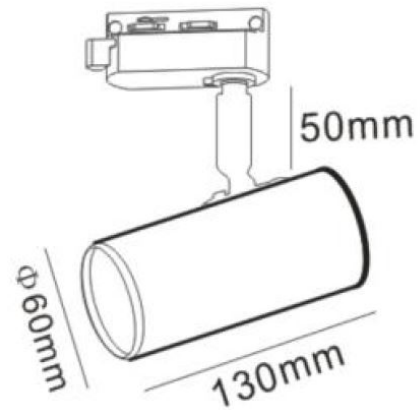

## Synergy 21 LED socket GU10 Track series for track 02

Socket for GU10 LED lamps  
For mounting on a 3-phase track such as EUTRAC  
Colour: white  
Supplied WITHOUT light source

## Additional Images