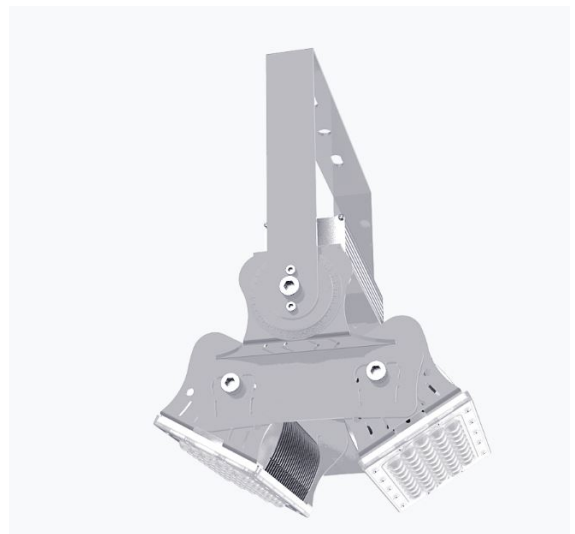

Attributes

Attribute	Value
Abstrahlwinkel:	60
CRI:	>80
Dimmbar:	nein
Grösse:	300*250*330
LED - Gehäusefarbe:	silber
LED - Gehäusematerial:	Aluminium
Lichtfarbe:	kaltweiß
Lichtfarbe in Kelvin:	6500
Lumen:	32000
Schutzklasse:	IP65
Volt:	230
Weight:	5.1 Kg
Warranty:	24.00 Months

Additional Images