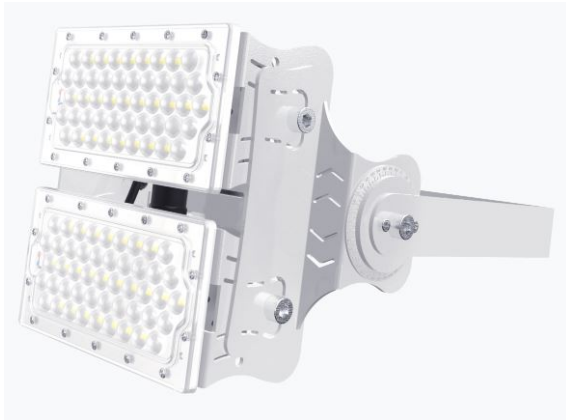

## Synergy 21 LED object/stadium spotlight Hyperion 200W IP65 cw

kwh/1000h:	100,00
Lumens:	32000
Watt:	200,0
Nominal Service Life:	35000 Std.
Switching Cycles:	50000
Opt. Ambient Temperature.:	25 °C

Operating voltage: AC 90-305V, 50/60Hz  
Watt: 200W (Also available with 120W on request.)  
LED: 96pcs Lumileds  
Power supply unit: MeanWell  
Beam angle: Lens 60°, light heads variably adjustable (swivelling and tilting)  
Beam angles of 10°, 30°, 90° or 120° also available on request.  
Lenses can also be exchanged. Interchangeable lenses with 30°, 60°, 90° and 120° available  
Lumen: 32,000lm  
Efficiency: 160Lm/Watt  
Light colour: 5600K  
CRI: Ra>70  
Dimmable: no (Dimmable models such as DALI or 0-10V on request)  
Housing: Aluminium  
Operating temperature: -40°C to +60°C  
Protection class: IP65  
Dimensions: 300\*250\*330mm

## Attributes

Attribute	Value
Abstrahlwinkel:	60
CRI:	>80
Dimmbar:	nein
Grösse:	300*250*330
LED - Gehäusefarbe:	silber
LED - Gehäusematerial:	Aluminium
Lichtfarbe:	kaltweiß
Lichtfarbe in Kelvin:	6500
Lumen:	32000
Schutzklasse:	IP65
Volt:	230
Weight:	5.1 Kg
Warranty:	24.00 Months