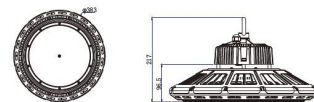

AC 90-305V/50-60Hz
Dimmable: no
Power: 120 Watt
Luminous flux: 16000 lm
Efficiency: 135lm/W
Beam angle: 120°
CRI Ra: > 80
Light colour: cool white
Kelvin: 6500K ± 10%
Operating temperature: -40 to +55°C
Protection class: IP65, IK10, "D" mark according to EN 60598-2-24
Weight: 4.8kg
Diameter: 260mm
Complete height: 177.5mm

Additional Images

Dimension

Installation:

Product Description

- 1, Compact and fasion design .Light weighted : 4.80kg
- 2, Philips 3030 LED as light source , CRI>80Ra
- 3, MEAN WELL HBG Series power supply . PF>0.95
- 4, High lumen efficiency : 135lm/w
- 5, 5 years warranty .