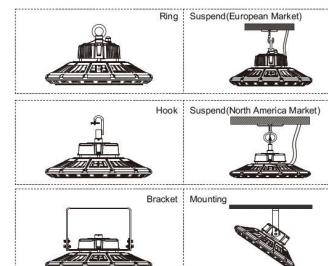

Additional Images

Dimension

Installation:

Product Description

- 1, Compact and fasion design .Light weighted : 4.80kg
- 2, Philips 3030 LED as light source , CRI>80Ra
- 3, MEAN WELL HBG Series power supply . PF>0.95
- 4, High lumen efficiency : 135lm/w
- 5, 5 years warranty .