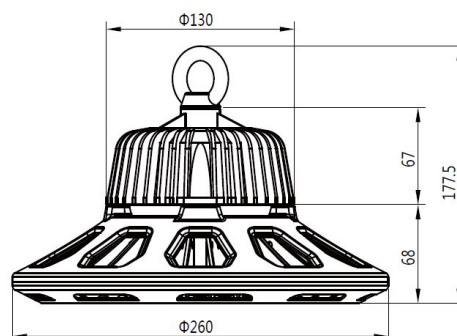

Product Description

1. 1, Compact and fasion design .Light weighted : 4.80kg
2. 2, Philips 3030 LED as light source , CRI>80Ra
3. 3, MEAN WELL HBG Series power supply . PF>0.95
4. 4, High lumen efficiency : 135lm/w
5. 5, 5 years warranty .

Performance Summary

Input Power: 80W, 100W, 150W, 200W, 230W
CRI: >70Ra/80Ra
CCT: 3000k-6500K
Input Voltage:90-305Vac
Limited Warranty :5 years' warranty
High Efficacy Lifetime: 50000hours
Dimming:Non-dimmable & 1-10V Dimmable
Working Temperature : - 20°C – +45 °C(Amb)

Accessories

Part No.	Name
139691	Synergy 21 LED Spot Pendelleuchte UFO zub. Radar Kit M
142946	Synergy 21 LED spot pendant light UFO add. Wall bracket for UFO size M bracket long
142945	Synergy 21 LED spot pendant light UFO add. Wall bracket for UFO size M bracket short
144401	Synergy 21 LED Spot Pendelleuchte UFO zub. Ballschutzkorb M
148950	Synergy 21 LED Spot Pendelleuchte UFO zub. Lampenschirm M
148726	Synergy 21 - Waterproof connector 1:1