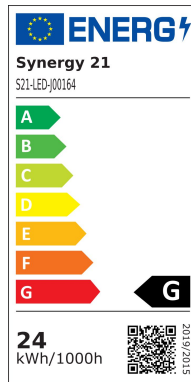

Synergy 21 LED round light transparent 24W RL ww

kwh/1000h:	24,00
Lumens:	2160
Watt:	24,0
Nominal Service Life:	35000 Std.
Switching Cycles:	50000
Opt. Ambient Temperature.:	25 °C

Synergy 21 LED round light transparent
Light-conducting lampshade: round (RL)
Connection: 200-240 V/AC
Wattage: 24 watts
Lumen: 2160lm
CRI: >80
Light colour: warm white
Kelvin: 3000 ±200K
Operating temperature: -20° +45° C
Beam angle: 360°
Size: Ø420mm
Height: 46mm
Weight: 1200 g
Protection class: IP20 / IK05

Mounting:
Clamp block in the lamp
2 mounting screws included.

Energy efficiency class: A+
kWh/1000h: 24

Image similar

Attributes

Attribute	Value
Abstrahlwinkel:	360
Betriebstemperatur:	-20 bis +45
CRI:	>80
Dimmbar:	nein
Grösse:	Ø420*46
LED - Gehäusefarbe:	transparent
LED - Gehäusematerial:	Kunststoff
Lichtfarbe:	warmweiß
Lichtfarbe in Kelvin:	3000
Lumen:	2160
Schutzklasse:	IP20
Volt:	230
Weight:	1.2 Kg
Warranty:	60.00 Months

Additional Images

Dimension

	Dimension D (mm)	Dimension H (mm)	Dimension M (mm)
12W	280	42	163
18W	360	46	212
24W	420	46	212