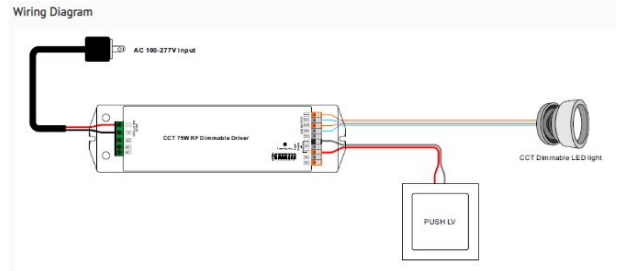

Accessories

Part No.	Name
116369	Synergy 21 LED Controller EOS 05 Wanddimmer dual weiß (CCT)
126643	Synergy 21 LED Controller EOS 05 Handsender dual 2 dual weiß (CCT)
123041	Synergy 21 LED Controller EOS 05 WLAN Controller Master Router
147265	Netzkabel 230V Schutzkontakt CEE7(Stecker)->Open End mit Adernendhülsen, 1,8m,Black