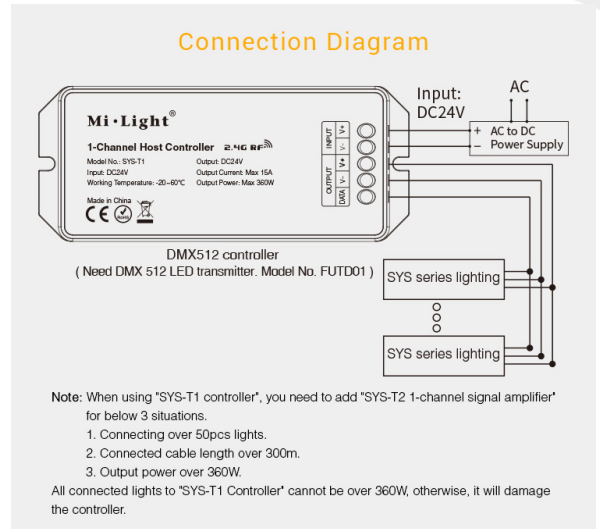

Attributes

Attribute	Value
Ampere:	15
CC oder CV:	CV
Dimmbar:	Ja
Grösse:	115*48*27
Lichtfarbe:	RGB-WW
Lichtfarbe in Kelvin:	2700~6500
Volt:	24
Weight:	0.06 Kg
Warranty:	24.00 Months

Additional Images

Product Parameters

Product Name: 1-Channel Host Controller
Model No.: SYS-T1
Input Voltage: DC24V
Working Temperature: -20~60°C
Output Voltage: DC24V
Output Current: Max 15A
Output Power: Max 360W
Controlling Distance: 30m

COMPATIBLE REMOTE SHEET

Accessories

Part No.	Name
147981	Synergy 21 LED remote RGB-WW (RGB-CCT) 8 zones *Milight/Miboxer*
148005	Synergy 21 LED remote smart panel RGB-WW (RGB-CCT) 4 zones *Milight/Miboxer*
148006	Synergy 21 LED remote smart panel RGB-WW (RGB-CCT) 8 zones *Milight/Miboxer*
149164	Synergy 21 LED remote Smart Panel RGB-WW (RGB-CCT) *Milight/Miboxer*
149663	Synergy 21 LED remote RGB-WW (RGB-CCT) 1 zones *Milight/Miboxer*
154781	Synergy 21 LED remote smart panel RGB-WW (RGB-CCT) 4 zones *Milight/Miboxer*