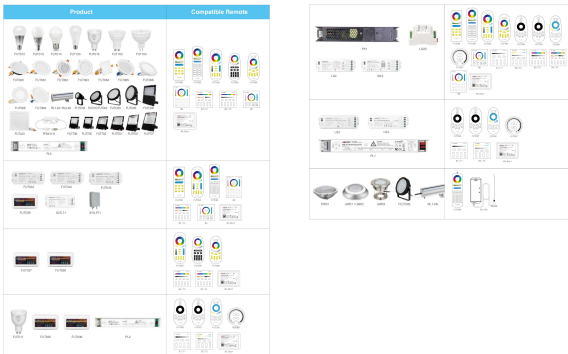

Just compatible with Mi-Light SYS series products

Multiple functions

16 million colors change; Color temperature, brightness and saturation adjustable randomly

Control never like this convenient

2.4GHz remote control, cell phone APP control, enjoy the convenient life bring by technology.
(+Need WiFi iBox for smartphone App control)

COMPATIBLE REMOTE SHEET

Accessories

Part No.	Name
147981	Synergy 21 LED remote RGB-WW (RGB-CCT) 8 zones *Milight/Miboxer*
148005	Synergy 21 LED remote smart panel RGB-WW (RGB-CCT) 4 zones *Milight/Miboxer*
148006	Synergy 21 LED remote smart panel RGB-WW (RGB-CCT) 8 zones *Milight/Miboxer*
149164	Synergy 21 LED remote Smart Panel RGB-WW (RGB-CCT) *Milight/Miboxer*
149663	Synergy 21 LED remote RGB-WW (RGB-CCT) 1 zones *Milight/Miboxer*
154781	Synergy 21 LED remote smart panel RGB-WW (RGB-CCT) 4 zones *Milight/Miboxer*