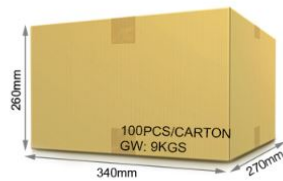

Attributes

Attribute	Value
Ampere:	15
CC oder CV:	CV
Dimmbar:	Ja
Grösse:	115*48*27
Lichtfarbe:	RGB-WW
Lichtfarbe in Kelvin:	2700~6500
Volt:	24
Weight:	0.06 Kg
Warranty:	24.00 Months

Additional Images

Product Parameters

Product Name: 1-Channel Host Controller
Model No.: SYS-T1
Input Voltage: DC24V
Working Temperature: -20~60°C
Output Voltage: DC24V
Output Current: Max 15A
Output Power: Max 360W
Controlling Distance: 30m