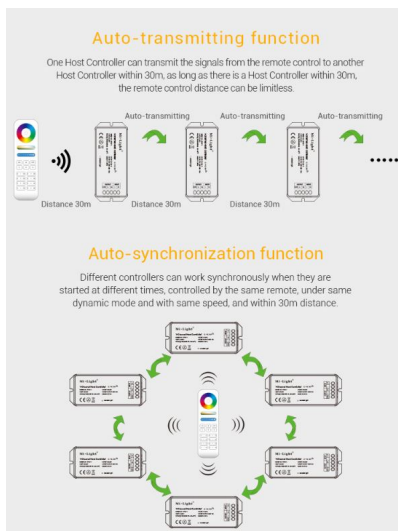

Product Name: 1-Channel Host Controller
Model No.: SYS-T1
Input Voltage: DC24V
Working Temperature: -20~60°C
Output Voltage: DC24V
Output Current: Max 15A
Output Power: Max 360W
Controlling Distance: 30m

Just compatible with Mi-Light SYS series products

Multiple functions

16 million colors change; Color temperature, brightness and saturation adjustable randomly

Control never like this convenient

2.4GHz remote control, cell phone APP control, enjoy the convenient life bring by technology.
(+Need WiFi iBox for smartphone App control)