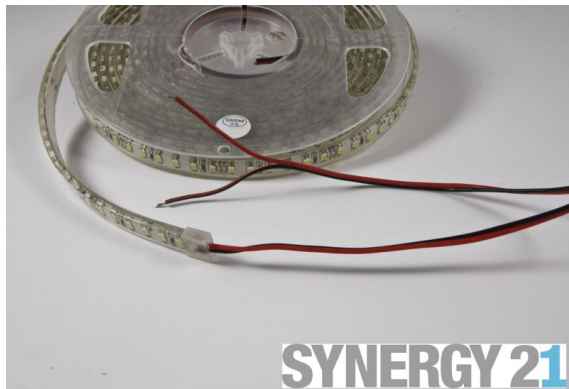

Synergy 21 LED flex strip 120 WW DC12V 48W IP68 CRI>90

kwh/1000h:	48,00
Lumens:	3600
Watt:	48,0
Nominal Service Life:	35000 Std.
Switching Cycles:	50000
Opt. Ambient Temperature.:	25 °C

LED Flex Strip warm white, PCB white
DC12V, max. 4A, 48W \pm 10%,
600Leds, 120°, 3528SMD
Length: 5000*11*5mm
Lumen: 3600
3000K \pm 250
without adhesive tape
can be shortened every 3 LED
open cable end
outdoor, filled tube, IP68
Suitable up to -25°C!

Energy efficiency class: A+
kWh/1000h: 48
Strip can be shortened at markers with sharp scissors.
!Attention! Strip must be checked for functionality beforehand.
Only split the strip when there is no power.

Please note that LED strips must also be cooled.
Ensure that the LED strip does not exceed the working temperature of 40°C, otherwise the service life cannot be guaranteed.

Attributes

Attribute	Value
Abstrahlwinkel:	120
Ampere:	4
CC oder CV:	CV
CRI:	>90
Dimmbar:	abhängig vom Netzteil
LED Strip Klebeband:	nein
LED Strip Breite:	11
LED Strip Höhe:	5
LED Strip Klebeband:	nein
LED Strip kürzbar:	25
LED Strip Länge:	5000
Lichtfabe in Kelvin:	3000
Lichtfarbe:	warmweiß
Lichtfarbe in Kelvin:	3000
Lichtfarbe Name:	warmweiß
Lumen:	3600
Schutzklasse:	IP68
Volt:	12
Weight:	0.5 Kg
Warranty:	24.00 Months

Additional Images

Accessories

Part No.	Name
81069	Synergy 21 LED zub Hollow Socket with Screw Terminals
81068	Synergy 21 LED zub wooden plug with screw terminals
81741	Synergy 21 LED Flex Strip add. Silicone mounting clip 10 pack
78195	Synergy 21 Power supply unit - 12V 60W
79612	Synergy 21 LED power supply - 12V 60W
148726	Synergy 21 - Waterproof connector 1:1
148727	Synergy 21 - Waterproof connector 1:2
148730	Synergy 21 - Waterproof connector box 3 ports
148729	Synergy 21 - Waterproof connector box 3 ports transparent
148728	Synergy 21 - Waterproof connector box 4 ports
139522	Mean Well power supply - 12V 120W IP67