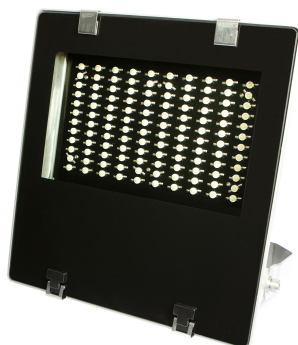

Synergy 21 LED Spot Outdoor floodlight 100W cw

kwh/1000h:	100,00
Lumens:	10000
Watt:	100,0
Nominal Service Life:	35000 Std.
Switching Cycles:	50000
Opt. Ambient Temperature.:	25 °C

With emergency power function and overheating protection
 Operating voltage: > AC 207-253V/50-60Hz
 LED: 100Watt high-power chips
 Beam angle: 120°
 Lumen: 10600lm
 cool white: 6300K ±150
 CRI: Ra>80
 dimmable: yes (leading edge phase dimmer)
 Housing: light grey with stainless steel mounting bracket
 Front glass: toughened safety glass (ESG)
 Operating temperature: -25°C to +55°C
 Protection class: IP65 (water jet-proof)
 Weight: 7kg
 Dimensions: (l*w*h) 365*340*90mm

Energy efficiency class: A+
 kWh/1000h: 100

Attributes

Attribute	Value
Betriebstemperatur:	-25 bis +55

Attribute	Value
CRI:	>80
Dimmbar:	ja
Grösse:	365*340*90
Lichtfarbe:	kaltweiss
Lichtfarbe in Kelvin:	6500
Lumen:	10600
Weight:	7 Kg

Accessories

Part No.	Name
148726	Synergy 21 - Waterproof connector 1:1
148727	Synergy 21 - Waterproof connector 1:2
148730	Synergy 21 - Waterproof connector box 3 ports
148729	Synergy 21 - Waterproof connector box 3 ports transparent
148728	Synergy 21 - Waterproof connector box 4 ports
134568	Finder motion detector IP55
113414	Finder motion detector IP54
82434	Finder Twilight Switch suitable for Synergy 21 LED outdoor spotlight
147265	Netzkabel 230V Schutzkontakt CEE7(Stecker)->Open End mit Adernendhülsen, 1,8m,Black