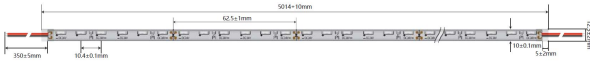

Accessories

Part No.	Name
93682	Mean Well Power Supply - 24V 150W Dimmable IP65