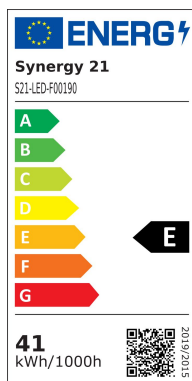

Synergy 21 LED Flex Strip 60 NW DC24V 38W IP65 CRI>90 side view

kwh/1000h:	41,80
Lumens:	3840
Watt:	38,0
Nominal Service Life:	35000 Std.
Switching Cycles:	50000
Opt. Ambient Temperature.:	25 °C

Synergy 21 LED Flex Strip

Length: 5m
Voltage: 24V,
Watt: 4,8W/m, 38W
Light colour: nw, 4500K, CRI>90
Brightness: 768lm/m, total: 3840lm
Beam angle: 120°
Protection class: IP65
Number of LEDs: 60 SMD/m, total: 300LEDs
Dimensions: 5000*10*3 mm
PCB colour: white, open cable end red black (350±5mm)
Operating temperature: -25°C to +50°C
Can be shortened every 6 LEDs 6.25cm
Adhesive tape: yes 3M on the back

Energy efficiency class: A+
kWh/1000h: 41.8

Strip can be shortened at the cut marks with sharp scissors.
!Attention! Strip must first be checked for functionality.
Only split the strip when no current is present.

Attributes

Attribute	Value
Abstrahlwinkel:	120
Ampere:	1.50
CC oder CV:	CV
CRI:	>90
Dimmbar:	abhängig vom Netzteil
LED Strip Klebeband:	ja
LED Strip Breite:	10
LED Strip Höhe:	3
LED Strip kürzbar:	62.50
LED Strip Länge:	5000
Lichtfabe in Kelvin:	4500
Lichtfarbe:	neutralweiß
Lichtfarbe in Kelvin:	4500
Lichtfarbe Name:	neutralweiß
Lumen:	3840
Schutzklasse:	IP65
Volt:	24
Weight:	0.35 Kg
Warranty:	60.00 Months