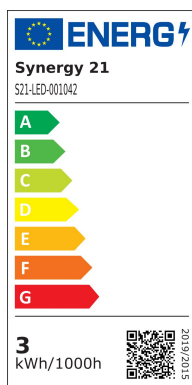

## Synergy 21 LED wall light 10 IP54 3W

kwh/1000h:	3,00
Lumens:	250
Watt:	3,0
Nominal Service Life:	35000 Std.
Switching Cycles:	15000
Opt. Ambient Temperature.:	25 °C

Exterior wall-mounted luminaire  
Exclusively for wall mounting

Power consumption: 3 watts  
Frame colour: silver/grey  
LED: COB  
Number of lumens: 250lm  
Warm white: 3000k ±150 RA>80  
Beam angle: 75° downwards or upwards  
Protection class: IP54  
Operating temperature: -20° to +40°  
Power supply: 230V incl. power supply unit  
Size: 80\*80\*75mm  
Diameter 62.5 mm  
Length: 72mm  
Weight: 240g

We recommend connecting the open cable ends with Wago terminals  
(e.g. article 80945).

Energy efficiency class: A+  
kWh/1000h: 3