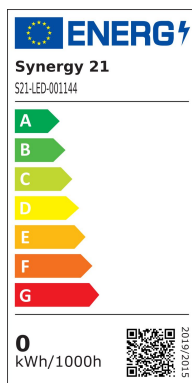

Synergy 21 LED Retrofit E27 S14 yellow with 2 watts for fairy lights

kwh/1000h:	0,00
Lumens:	0
Watt:	2,0
Nominal Service Life:	35000 Std.
Switching Cycles:	15000
Opt. Ambient Temperature.:	25 °C

S14 E27 glass bulb yellow
AC 230V/24V DC
2 Watt
Height: 90mm (with base)
Diameter: 45mm
Protection class: IP54
Light colour: yellow

Please note that the Synergy21 LED retrofit bulbs may only be operated at an operating temperature between -10 and +50°C. In the event of deviations, the service life of the LEDs cannot be guaranteed. In the event of deviations, the service life of the LEDs cannot be guaranteed

Attributes

Attribute	Value
Abstrahlwinkel:	300
Dimmbar:	nein
LED Strip Länge:	90mm
Lichtfarbe:	gelb
Schutzklasse:	IP54

Attribute	Value
Socket:	E27
Weight:	0.017 Kg

Additional Images

Accessories

Part No.	Name
111328	Synergy 21 LED socket E27 100cm blue
111332	Synergy 21 LED socket E27 100cm yellow
111327	Synergy 21 LED socket E27 100cm orange