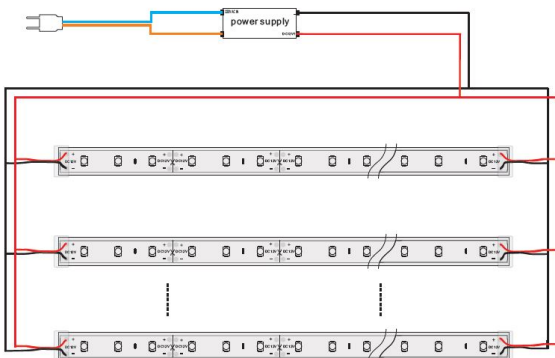

## Merkmale

Merkmal	Wert
Abstrahlwinkel:	120
Ampere:	2
CC oder CV:	CV
CRI:	>80
Dimmbar:	abhängig vom Netzteil
Länge:	5
LED Strip Klebeband:	ja
LED Strip Breite:	11
LED Strip Höhe:	5
LED Strip Klebeband:	ja
LED Strip kürzbar:	50
LED Strip Länge:	5000
Lichtfabe in Kelvin:	6250
Lichtfarbe:	kaltweiß
Lichtfarbe in Kelvin:	6250
Lichtfarbe Name:	kaltweiß
Lumen:	1600
Schutzklasse:	IP65
Volt:	12
Gewicht:	0.2 Kg

## Zubehör

Art.-Nr.	Name
81069	Synergy 21 LED zub Hohlbuchse mit Schraubklemmen
81068	Synergy 21 LED zub Hohlstecker mit Schraubklemmen
81741	Synergy 21 LED Flex Strip zub. Silikonbefestigungsschelle 10er Pack 12mm
174654	Synergy 21 LED FLEX Strip zub. Easy Connect I shape for 1 line clear
174653	Synergy 21 LED FLEX Strip zub. Easy Connect I shape for 1 line red
174656	Synergy 21 LED FLEX Strip zub. Easy Connect I shape for 2 line clear
174655	Synergy 21 LED FLEX Strip zub. Easy Connect I shape for 2 line red
174648	Synergy 21 LED FLEX Strip zub. Easy Connect T shape for 1 line clear
174650	Synergy 21 LED FLEX Strip zub. Easy Connect T shape for 1 line clear
174647	Synergy 21 LED FLEX Strip zub. Easy Connect T shape for 1 line red
174649	Synergy 21 LED FLEX Strip zub. Easy Connect T shape for 1 line red
174652	Synergy 21 LED FLEX Strip zub. Easy Connect T shape for 2 line clear
174651	Synergy 21 LED FLEX Strip zub. Easy Connect T shape for 2 line red
174637	Synergy 21 LED FLEX Strip zub. Easy Connect Strip to strip Joint 10/12mm IP67
174633	Synergy 21 LED FLEX Strip zub. Easy Connect Strip to Wire 10/12mm IP67