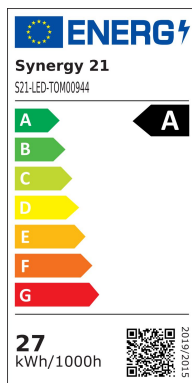

Synergy 21 LED Prometheus IP68 power supply V2

kwh/1000h:	27,00
Lumens:	1920
Watt:	24,0
Nominal Service Life:	35000 Std.
Switching Cycles:	50000
Opt. Ambient Temperature.:	25 °C

Power supply unit (constant current source) for single-colour Prometheus V1 and V2

Input: 170-250V, 50/60Hz (cable length 180cm)
Output: 350mA, 40-85V, 28W max (cable length 100cm)
Size 200x22x19mm

Attributes

Attribute	Value
Ampere:	0.35
Grösse:	200*22*19
Weight:	0.661 Kg
Warranty:	60.00 Months