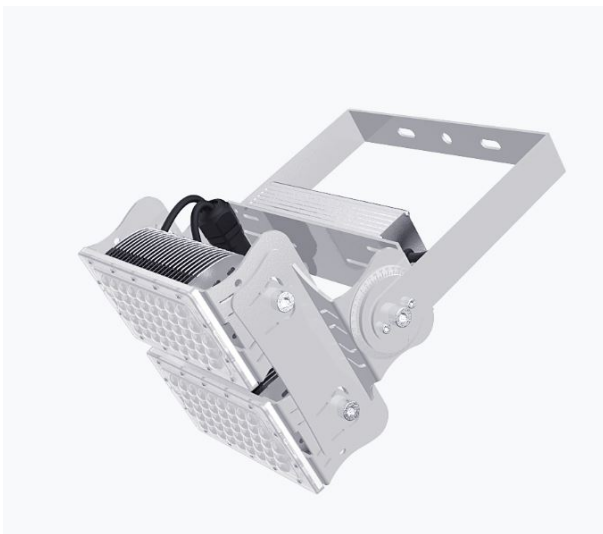

Attributes

Attribute	Value
Abstrahlwinkel:	60
CRI:	>80
Dimmbar:	nein
Grösse:	300*250*330
LED - Gehäusefarbe:	silber
LED - Gehäusematerial:	Aluminium
Lichtfarbe:	kaltweiß
Lichtfarbe in Kelvin:	6500
Lumen:	32000
Schutzklasse:	IP65
Volt:	230
Weight:	5.1 Kg
Warranty:	24.00 Months

Additional Images