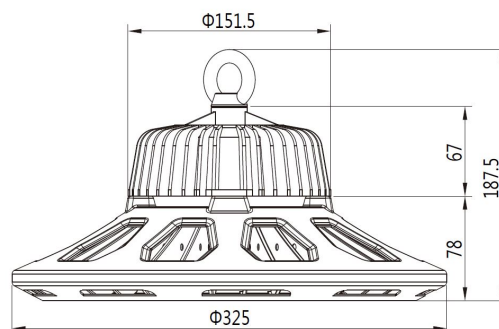

Product Description

1. 1, Compact and fasion design .Light weighted : 4.80kg
2. 2, Philips 3030 LED as light source , CR>80Ra
3. 3, MEAN WELL HBG Series power supply . PF>0.95
4. 4, High lumen efficiency : 135lm/w
5. 5, 5 years warranty .

Performance Summary

Input Power: 80W, 100W, 150W, 200W, 230W
CRI: >70Ra/80Ra
CCT: 3000k-6500K
Input Voltage:90-305Vac
Limited Warranty :5 years' warranty
High Efficacy Lifetime: 50000hours
Dimming:Non-dimmable & 1-10V Dimmable
Working Temperature : - 20°C – +45 °C(Amb)

Accessories

Part No.	Name
139691	Synergy 21 LED Spot pendant light UFO add. Radar Kit M
142946	Synergy 21 LED spot pendant light UFO add. Wall bracket for UFO size M bracket long
142945	Synergy 21 LED spot pendant light UFO add. Wall bracket for UFO size M bracket short
144401	Synergy 21 LED spot pendant light UFO add. ball cage M
148950	Synergy 21 LED spot pendant light UFO add. Lampshade M
124243	Mean Well power supply unit - DALI Controller