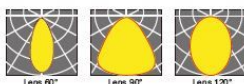

AC 90-305V/50-60Hz
Dimmable: 1-10 Volt
Power: 150 Watt
Luminous flux: 20250lm
Efficiency: 135lm/W
Beam angle: 120°
CRI Ra: > 80
Light colour: warm white
Kelvin: 3000K ± 10%
Operating temperature: -40 to +55°C
Protection class: IP65, IK10, "D" labelling according to EN 60598-2-24
Weight: 4.8kg
Diameter: 325mm
Complete height: 187.5mm

Energy efficiency class: A++
kWh/1000h: 150

5 year guarantee
IES files available on request

Attributes

| Attribute | Value |
|------------------------|--------------|
| Abstrahlwinkel: | 120 |
| Betriebstemperatur: | -40 bis +55 |
| CRI: | >80 |
| Dimmbar: | 0-10V |
| Grösse: | 260*177,5 |
| LED - Gehäusefarbe: | schwarz |
| LED - Gehäusematerial: | Aluminium |
| Lichtfarbe: | warmweiß |
| Lichtfarbe in Kelvin: | 3000 |
| Lumen: | 20250 |
| Schutzklasse: | IP65, IK10 |
| Volt: | 230 |
| Weight: | 4.8 Kg |
| Warranty: | 60.00 Months |

Additional Images

Dimension

Installation:

Product Description

- 1, Compact and fasion design .Light weighted : 4.80kg
- 2, Philips 3030 LED as light source , CR>80Ra
- 3, MEAN WELL HBG Series power supply . PF>0.95
- 4, High lumen efficiency : 135lm/w
- 5, 5 years warranty .