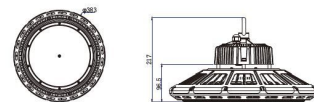

AC 90-305V/50-60Hz
Dimmable: 1-10 Volt
Power: 150 Watt
Luminous flux: 20250lm
Efficiency: 135lm/W
Beam angle: 120°
CRI Ra: > 80
Light colour: warm white
Kelvin: 3000K ± 10%
Operating temperature: -40 to +55°C
Protection class: IP65, IK10, "D" labelling according to EN 60598-2-24
Weight: 4.8kg
Diameter: 325mm
Complete height: 187.5mm

Additional Images

Dimension

Installation:

Product Description

- 1, Compact and fasion design .Light weighted : 4.80kg
- 2, Philips 3030 LED as light source , CR>80Ra
- 3, MEAN WELL HBG Series power supply . PF>0.95
- 4, High lumen efficiency : 135lm/w
- 5, 5 years warranty .