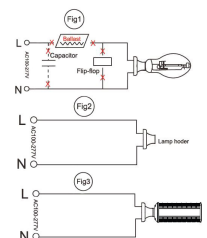

Accessories

Part No.	Name
117502	Synergy 21 LED adapter for LED lamps E40->E40 long