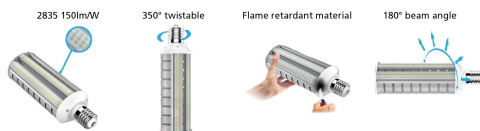

Attribute	Value
Abstrahlwinkel:	180
CRI:	>80
Dimmbar:	nein
Lichtfarbe:	neutralweiss
Lichtfarbe in Kelvin:	4500
Lumen:	9000
Schutzklasse:	IP64
Sockel:	E40
Weight:	1.02 Kg
Warranty:	60.00 Months

Additional Images

Features: