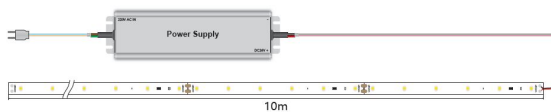

Voltage: 24V, max5,8A  
Watt: 140W±10%  
Light colour: warm white, 3100K  
Brightness: 12950lm  
Beam angle: 120°  
Protection class: IP20  
Number of LEDs: 600\*2835SMD  
Dimensions: 10000\*10\*3 mm  
PCB colour: white, open cable end (360±5mm)  
Operating temperature: -25°C to +40°C  
Weight: 0.500kg  
Can be shortened every 6 LED 10cm  
Adhesive tape: yes 3M on the back

## Attributes

Attribute	Value
Abstrahlwinkel:	120
Ampere:	5.80
CC oder CV:	CV
CRI:	>80
Dimmbar:	abhängig vom Netzteil
Länge:	10
LED Strip Klebeband:	ja
LED Strip Breite:	10
LED Strip Höhe:	3
LED Strip kürzbar:	100
LED Strip Länge:	10000
Lichtfabe in Kelvin:	3100
Lichtfarbe:	warmweiß
Lichtfarbe in Kelvin:	3100
Lichtfarbe Name:	warmweiß
Lumen:	12950
Schutzklasse:	IP20
Volt:	24
Weight:	0.4 Kg
Warranty:	60.00 Months

## Additional Images

The relationship of curve variation between voltage and the length of the led strip in single drive

connect way 1

connect way 2