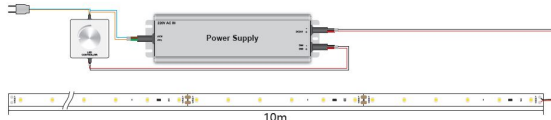

Voltage: 24V, max5,8A  
Watt: 140W±10%  
Light colour: warm white, 3100K  
Brightness: 12950lm  
Beam angle: 120°  
Protection class: IP20  
Number of LEDs: 600\*2835SMD  
Dimensions: 10000\*10\*3 mm  
PCB colour: white, open cable end (360±5mm)  
Operating temperature: -25°C to +40°C  
Weight: 0.500kg  
Can be shortened every 6 LED 10cm  
Adhesive tape: yes 3M on the back

## Attributes

Attribute	Value
Abstrahlwinkel:	120
Ampere:	5.80
CC oder CV:	CV
CRI:	>80
Dimmbar:	abhängig vom Netzteil
Länge:	10
LED Strip Klebeband:	ja
LED Strip Breite:	10
LED Strip Höhe:	3
LED Strip kürzbar:	100
LED Strip Länge:	10000
Lichtfabe in Kelvin:	3100
Lichtfarbe:	warmweiß
Lichtfarbe in Kelvin:	3100
Lichtfarbe Name:	warmweiß
Lumen:	12950
Schutzklasse:	IP20
Volt:	24
Weight:	0.4 Kg
Warranty:	60.00 Months

## Additional Images

The relationship of curve variation between voltage and the length of the led strip in single drive

connect way 1

connect way 2