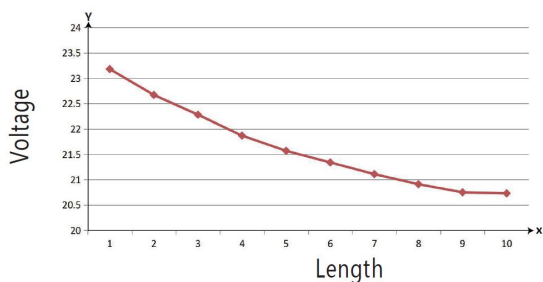

Voltage: 24V, max5,8A  
Watt: 140W±10%  
Light colour: warm white, 3100K  
Brightness: 12950lm  
Beam angle: 120°  
Protection class: IP20  
Number of LEDs: 600\*2835SMD  
Dimensions: 10000\*10\*3 mm  
PCB colour: white, open cable end (360±5mm)  
Operating temperature: -25°C to +40°C  
Weight: 0.500kg  
Can be shortened every 6 LED 10cm  
Adhesive tape: yes 3M on the back

## Attributes

Attribute	Value
Abstrahlwinkel:	120
Ampere:	5.80
CC oder CV:	CV
CRI:	>80
Dimmbar:	abhängig vom Netzteil
Länge:	10
LED Strip Klebeband:	ja
LED Strip Breite:	10
LED Strip Höhe:	3
LED Strip kürzbar:	100
LED Strip Länge:	10000
Lichtfabe in Kelvin:	3100
Lichtfarbe:	warmweiß
Lichtfarbe in Kelvin:	3100
Lichtfarbe Name:	warmweiß
Lumen:	12950
Schutzklasse:	IP20
Volt:	24
Weight:	0.4 Kg
Warranty:	60.00 Months

## Additional Images

The relationship of curve variation between voltage and the length of the led strip in single drive

connect way 1

connect way 2