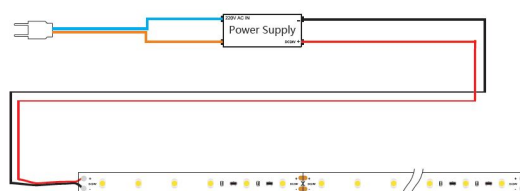

Voltage: 24V, max4A
Watt: 96W±10%
Light colour: neutral white, 4250K±250k
Brightness: 8100lm
Beam angle: 120°
Protection class: IP20
Number of LEDs: 1200*3528SMD
Dimensions: 20000*10*3 mm
PCB colour: white, open cable end (360±5mm)
Operating temperature: -25°C to +40°C
Weight: 0.500kg
Can be shortened every 10 LED 16.5cm
Adhesive tape: yes 3M on the back

Make sure that the LED strip does not exceed a working temperature of 40°C, otherwise its service life cannot be guaranteed.

No guarantee can be given for overheated LED strips

Attributes

Attribute	Value
Abstrahlwinkel:	120
Ampere:	4
CC oder CV:	CV
CRI:	>80
Dimmbar:	abhängig vom Netzteil
Länge:	20
LED Strip Klebeband:	ja
LED Strip Breite:	10
LED Strip Höhe:	3
LED Strip Klebeband:	ja
LED Strip kürzbar:	165
LED Strip Länge:	20000
Lichtfabe in Kelvin:	4250
Lichtfarbe:	neutralweiß
Lichtfarbe in Kelvin:	4250
Lichtfarbe Name:	neutralweiß
Lumen:	8100
Schutzklasse:	IP20
Volt:	24
Weight:	0.5 Kg
Warranty:	60.00 Months

Additional Images

The relationship of curve variation between voltage and the length of the led strip in single drive 60leds

Accessories

Part No.	Name
140931	Mean Well power supply - 24V 100W dimmable IP65
122587	Synergy 21 Netzteil - 24V 120W Osram IP64
174020	Synergy 21 Power supply - 24V 100W BILTON