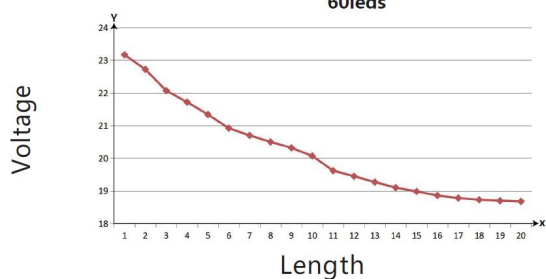

Voltage: 24V, max4A
Watt: 96W±10%
Light colour: neutral white, 4250K±250k
Brightness: 8100lm
Beam angle: 120°
Protection class: IP20
Number of LEDs: 1200*3528SMD
Dimensions: 20000*10*3 mm
PCB colour: white, open cable end (360±5mm)
Operating temperature: -25°C to +40°C
Weight: 0.500kg
Can be shortened every 10 LED 16.5cm
Adhesive tape: yes 3M on the back

Make sure that the LED strip does not exceed a working temperature of 40°C, otherwise its service life cannot be guaranteed.

No guarantee can be given for overheated LED strips

Attributes

Attribute	Value
Abstrahlwinkel:	120
Ampere:	4
CC oder CV:	CV
CRI:	>80
Dimmbar:	abhängig vom Netzteil
Länge:	20
LED Strip Klebeband:	ja
LED Strip Breite:	10
LED Strip Höhe:	3
LED Strip Klebeband:	ja
LED Strip kürzbar:	165
LED Strip Länge:	20000
Lichtfabe in Kelvin:	4250
Lichtfarbe:	neutralweiß
Lichtfarbe in Kelvin:	4250
Lichtfarbe Name:	neutralweiß
Lumen:	8100
Schutzklasse:	IP20
Volt:	24
Weight:	0.5 Kg
Warranty:	60.00 Months

Additional Images

The relationship of curve variation between voltage and the length of the led strip in single drive 60leds

Accessories

Part No.	Name
140931	Mean Well power supply - 24V 100W dimmable IP65
122587	Synergy 21 Netzteil - 24V 120W Osram IP64
174020	Synergy 21 Power supply - 24V 100W BILTON