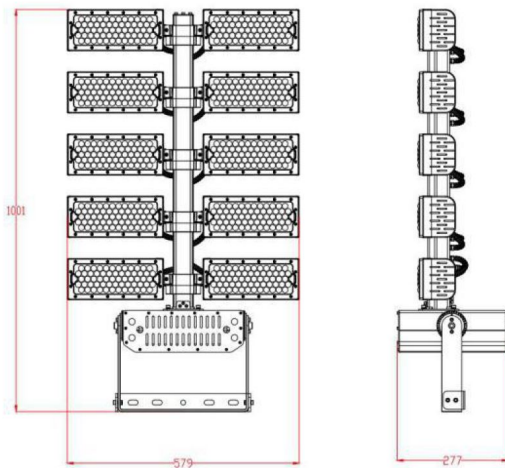

Attribute	Value
Abstrahlwinkel:	90
CRI:	>80
Dimmbar:	nein
Grösse:	1001*277*579
LED - Gehäusefarbe:	schwarz
LED - Gehäusematerial:	Aluminium
Lichtfarbe:	neutralweiß
Lichtfarbe in Kelvin:	4000
Lumen:	198000
Schutzklasse:	IP66
Volt:	230
Weight:	29.5 Kg

Additional Images