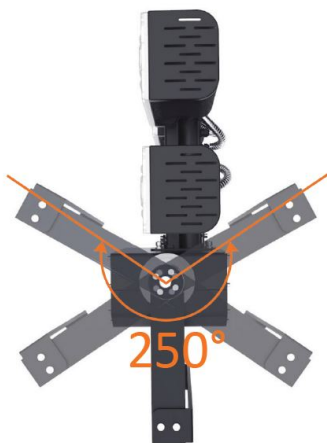

Synergy 21 LED object/stadium spotlight 1200W IP66 nw

kwh/1000h:	1200,00
Lumens:	198000
Watt:	1200,0
Nominal Service Life:	35000 Std.
Switching Cycles:	50000
Opt. Ambient Temperature.:	25 °C

Operating voltage: AC 90-305V, 50/60Hz
LED: 620 LED Philips Lumileds 165lm/Watt
Power supply unit: MeanWell
Beam angle: Lens 90°, light heads variably adjustable (swivelling and tilting)
Beam angles with 10°, 30° or 60° also available on request.
Lumen: 198,000lm
Efficiency: 165Lm/Watt
Light colour: 4000K
CRI: Ra>70
Dimmable: no (Dimmable models such as DALI or 0-10V on request)
Housing: Aluminium
Operating temperature: -40°C to +60°C
Protection class: IP66
Dimensions: 1001*277*579mm

Energy efficiency class: A++
kWh/1000h: 1200

The connection of electrical components and systems may only be carried out by qualified specialists!

Attributes

Attribute	Value
Abstrahlwinkel:	90
CRI:	>80
Dimmbar:	nein
Grösse:	1001*277*579
LED - Gehäusefarbe:	schwarz
LED - Gehäusematerial:	Aluminium
Lichtfarbe:	neutralweiß
Lichtfarbe in Kelvin:	4000
Lumen:	198000
Schutzklasse:	IP66
Volt:	230
Weight:	29.5 Kg

Additional Images

Accessories

Part No.	Name
148726	Synergy 21 - Waterproof connector 1:1
148727	Synergy 21 - Waterproof connector 1:2
148730	Synergy 21 - Waterproof connector box 3 ports
148729	Synergy 21 - Waterproof connector box 3 ports transparent
148728	Synergy 21 - Waterproof connector box 4 ports
147265	Netzkabel 230V Schutzkontakt CEE7(Stecker)->Open End mit Adernendhülsen, 1,8m,Black