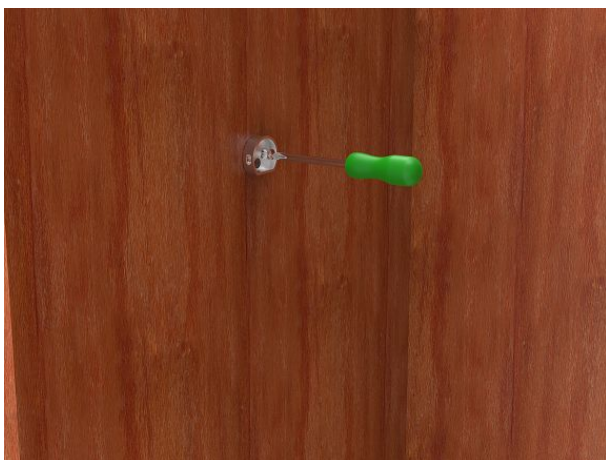

Synergy 21 LED U-profile with ALU077 end cap

End cap for mounting in a cabinet, for example. The rod or ALU077 profile is attached using the retaining rings. 1 pair

Additional Images

Accessories

Part No.	Name
153224	Synergy 21 LED U-Profil 200cm, ALU077