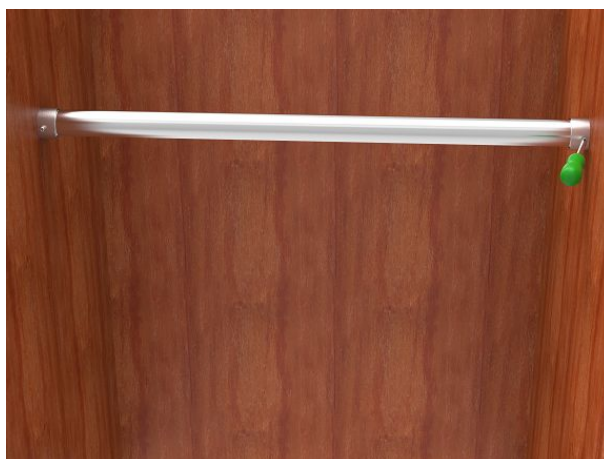

Synergy 21 LED U-profile with ALU077 end cap

End cap for mounting in a cabinet, for example. The rod or ALU077 profile is attached using the retaining rings. 1 pair

Additional Images

Accessories

Part No.	Name
153224	Synergy 21 LED U-Profil 200cm, ALU077