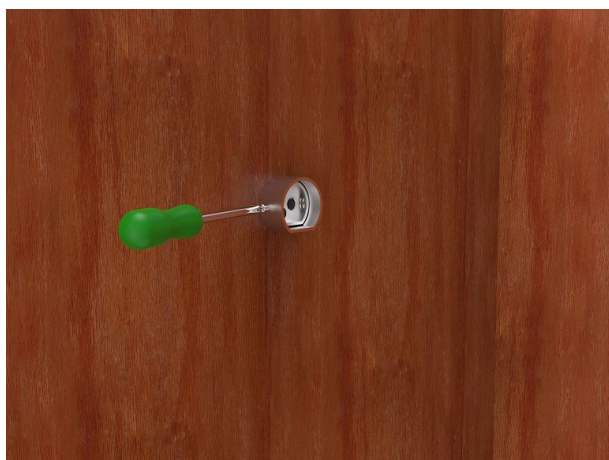

Synergy 21 LED U-profile with ALU077 end cap

End cap for mounting in a cabinet, for example. The rod or ALU077 profile is attached using the retaining rings. 1 pair

Additional Images

Accessories

Part No.	Name
153224	Synergy 21 LED U-Profil 200cm, ALU077