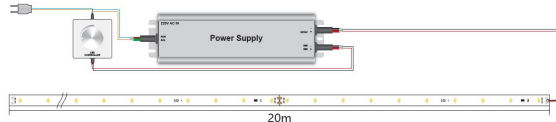

Voltage: 24V, max5,4A  
Watt: 130W±10%  
Light colour: cold white, 6250K±250k  
Brightness: 13500lm  
Beam angle: 120°  
Protection class: IP20  
Number of LEDs: 600\*2835SMD  
Dimensions: 20000\*10\*3 mm  
PCB colour: white, open cable end (360±5mm)  
Operating temperature: -25°C to +40°C  
Weight: 0.500kg  
Can be shortened every 10 LED 16.5cm  
Adhesive tape: yes 3M on the back

## Attributes

Attribute	Value
Abstrahlwinkel:	120
Ampere:	5.40
CC oder CV:	CV
CRI:	>80
Dimmbar:	abhängig vom Netzteil
Länge:	20
LED Strip Klebeband:	ja
LED Strip Breite:	10
LED Strip Höhe:	3
LED Strip Klebeband:	ja
LED Strip kürzbar:	165
LED Strip Länge:	20000
Lichtfabe in Kelvin:	6250
Lichtfarbe:	kaltweiß
Lichtfarbe in Kelvin:	6250
Lichtfarbe Name:	kaltweiß
Lumen:	13500
Schutzklasse:	IP20
Volt:	24
Weight:	0.5 Kg
Warranty:	60.00 Months

## Additional Images

The relationship of curve variation between voltage and the length of the led strip in single drive

connect way 1

connect way 2