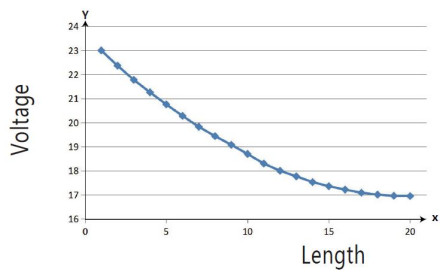

Voltage: 24V, max5,4A  
Watt: 130W±10%  
Light colour: cold white, 6250K±250k  
Brightness: 13500lm  
Beam angle: 120°  
Protection class: IP20  
Number of LEDs: 600\*2835SMD  
Dimensions: 20000\*10\*3 mm  
PCB colour: white, open cable end (360±5mm)  
Operating temperature: -25°C to +40°C  
Weight: 0.500kg  
Can be shortened every 10 LED 16.5cm  
Adhesive tape: yes 3M on the back

## Attributes

Attribute	Value
Abstrahlwinkel:	120
Ampere:	5.40
CC oder CV:	CV
CRI:	>80
Dimmbar:	abhängig vom Netzteil
Länge:	20
LED Strip Klebeband:	ja
LED Strip Breite:	10
LED Strip Höhe:	3
LED Strip Klebeband:	ja
LED Strip kürzbar:	165
LED Strip Länge:	20000
Lichtfabe in Kelvin:	6250
Lichtfarbe:	kaltweiß
Lichtfarbe in Kelvin:	6250
Lichtfarbe Name:	kaltweiß
Lumen:	13500
Schutzklasse:	IP20
Volt:	24
Weight:	0.5 Kg
Warranty:	60.00 Months

## Additional Images

The relationship of curve variation between voltage and the length of the led strip in single drive

connect way 1

connect way 2