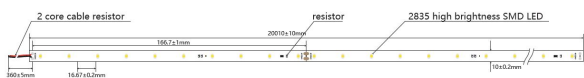

Additional Images