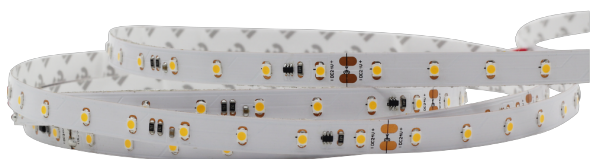

Voltage: 24V, max5,4A  
Watt: 130W±10%  
Light colour: cold white, 6250K±250k  
Brightness: 13500lm  
Beam angle: 120°  
Protection class: IP20  
Number of LEDs: 600\*2835SMD  
Dimensions: 20000\*10\*3 mm  
PCB colour: white, open cable end (360±5mm)  
Operating temperature: -25°C to +40°C  
Weight: 0.500kg  
Can be shortened every 10 LED 16.5cm  
Adhesive tape: yes 3M on the back

Our 3M adhesive tape adheres well, but should only be used as a mounting aid.

There are a variety of mounting options, such as clips, permanently elastic mounting adhesive, cable ties, etc.

Please note that LED strips must also be cooled.

## Attributes

Attribute	Value
Abstrahlwinkel:	120
Ampere:	5.40
CC oder CV:	CV
CRI:	>80
Dimmbar:	abhängig vom Netzteil
Länge:	20
LED Strip Klebeband:	ja
LED Strip Breite:	10
LED Strip Höhe:	3
LED Strip Klebeband:	ja
LED Strip kürzbar:	165
LED Strip Länge:	20000
Lichtfabe in Kelvin:	6250
Lichtfarbe:	kaltweiß
Lichtfarbe in Kelvin:	6250
Lichtfarbe Name:	kaltweiß
Lumen:	13500
Schutzklasse:	IP20
Volt:	24
Weight:	0.5 Kg
Warranty:	60.00 Months

## Additional Images

The relationship of curve variation between voltage and the length of the led strip in single drive

connect way 1

connect way 2