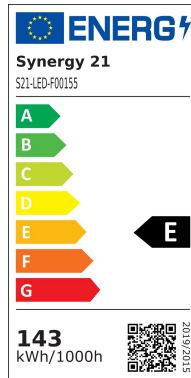

## Synergy 21 LED Flex Strip 30 KW DC24V 130W IP20 ULS 20m

kwh/1000h:	143,00
Lumens:	13500
Watt:	130,0
Nominal Service Life:	35000 Std.
Switching Cycles:	50000
Opt. Ambient Temperature.:	25 °C

Synergy 21 LED Flex Strip UL Series  
ULS=Ultra Long Series

Voltage: 24V, max5,4A  
Watt: 130W±10%  
Light colour: cold white, 6250K±250k  
Brightness: 13500lm  
Beam angle: 120°  
Protection class: IP20  
Number of LEDs: 600\*2835SMD  
Dimensions: 20000\*10\*3 mm  
PCB colour: white, open cable end (360±5mm)  
Operating temperature: -25°C to +40°C  
Weight: 0.500kg  
Can be shortened every 10 LED 16.5cm  
Adhesive tape: yes 3M on the back

Energy efficiency class: A  
kWh/1000h: 143

Strip can be shortened at the cut marks with sharp scissors.  
!Attention! Strip must be checked for functionality beforehand.  
Only split the strip when no current is present.

## Attributes

Attribute	Value
Abstrahlwinkel:	120
Ampere:	5.40
CC oder CV:	CV
CRI:	>80
Dimmbar:	abhängig vom Netzteil
Länge:	20
LED Strip Klebeband:	ja
LED Strip Breite:	10
LED Strip Höhe:	3
LED Strip Klebeband:	ja
LED Strip kürzbar:	165
LED Strip Länge:	20000
Lichtfabe in Kelvin:	6250
Lichtfarbe:	kaltweiß
Lichtfarbe in Kelvin:	6250
Lichtfarbe Name:	kaltweiß
Lumen:	13500
Schutzklasse:	IP20
Volt:	24
Weight:	0.5 Kg
Warranty:	60.00 Months