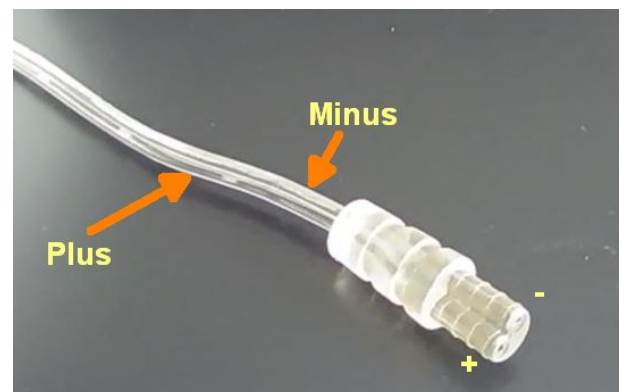

Attributes

Attribute	Value
Abstrahlwinkel:	120
Ampere:	1.40
CC oder CV:	CC
CRI:	>83
Dimmbar:	Ja, abhängig vom Netzteil
Grösse:	580*15
LED - Gehäusefarbe:	weiß
LED - Gehäusematerial:	Aluminum
Lichtfarbe:	warmweiß
Lichtfarbe in Kelvin:	3100
Lumen:	5000
Schutzklasse:	IP40
Volt:	38
Weight:	4.45 Kg
Warranty:	36.00 Months

Additional Images