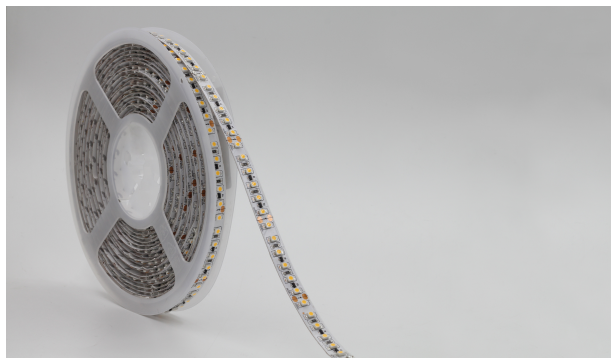

Voltage: 24V, max4A  
Watt: 96W±10%  
Light colour: neutral white, 4250K±250k  
Brightness: 8100lm  
Beam angle: 120°  
Protection class: IP20  
Number of LEDs: 1200\*3528SMD  
Dimensions: 10000\*10\*3 mm  
PCB colour: white, open cable end (360±5mm)  
Operating temperature: -25°C to +40°C  
Weight: 0.500kg  
Can be shortened every 6 LED 10cm  
Adhesive tape: yes 3M on the back

Our 3M adhesive tape adheres well, but should only be used as a mounting aid.

There are a variety of mounting options, such as clips, permanently elastic mounting adhesive, cable ties, etc.

Please note that LED strips must also be cooled.

## Attributes

Attribute	Value
Abstrahlwinkel:	120
Ampere:	4
CC oder CV:	CV
CRI:	>80
Dimmbar:	abhängig vom Netzteil
Länge:	10
LED Strip Klebeband:	ja
LED Strip Breite:	10
LED Strip Höhe:	3
LED Strip kürzbar:	100
LED Strip Länge:	10000
Lichtfabe in Kelvin:	4250
Lichtfarbe:	neutralweiß
Lichtfarbe in Kelvin:	4250
Lichtfarbe Name:	neutralweiß
Lumen:	8100
Schutzklasse:	IP20
Volt:	24
Weight:	0.4 Kg
Warranty:	24.00 Months

## Additional Images

The relationship of curve variation between voltage and the length of the led strip in single drive 120leds