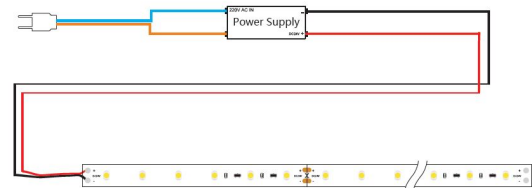

The relationship of curve variation between voltage and the length of the led strip in single drive 120leds