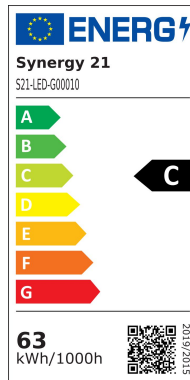

Synergy 21 LED HID Corn Retrofit E40 360° 63W nw

kwh/1000h:	63,00
Lumens:	9450
Watt:	63,0
Nominal Service Life:	35000 Std.
Switching Cycles:	50000
Opt. Ambient Temperature.:	25 °C

E40 threaded base (E27 available on request)
Replacement for 320W HPS / MHL

LED: 304*SMD2835 (Samsung)
Colour: neutral white, other light colours are available on request.
Kelvin: 4000K
CRI: >80
Beam angle: 360° and base rotatable by 350
Wattage (W): 63
Lumen (Lm): 9450
Cover: milky
Dimmable: no
Voltage (V): 100-277VAC, 50/60Hz
Diameter: 85 mm
Total length: 268 mm
Protection class: IP64
Operating temperature: -40°~+60°C

Energy efficiency class: A+
kWh/1000h: 63

Attributes

Attribute	Value
Abstrahlwinkel:	180
CRI:	>80
Dimmbar:	nein
Lichtfarbe:	neutralweiss
Lichtfarbe in Kelvin:	4500
Lumen:	9450
Schutzklasse:	IP64
Sockel:	E40
Weight:	0.82 Kg
Warranty:	60.00 Months