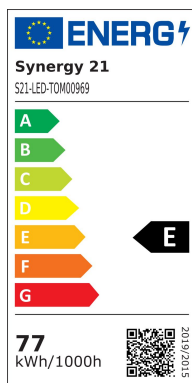

Synergy 21 LED SMD Power LED Chip 70W neutral white

kwh/1000h:	77,00
Lumens:	7100
Watt:	70,0
Nominal Service Life:	35000 Std.
Switching Cycles:	50000
Opt. Ambient Temperature.:	25 °C

Power LED
70 Watt neutral white 4250K ±250
26-30V, 2450mA (7*10)
7100-7200LM

Energy efficiency class: A+
kWh/1000h: 77

Attributes

Attribute	Value
Ampere:	2.45
Lichtfarbe:	neutralweiß
Lichtfarbe in Kelvin:	4250
Lumen:	7100-7200
Weight:	0.1 Kg

Accessories

Part No.	Name
99806	Synergy 21 Power supply - CC Driver ALL1087 70-100W