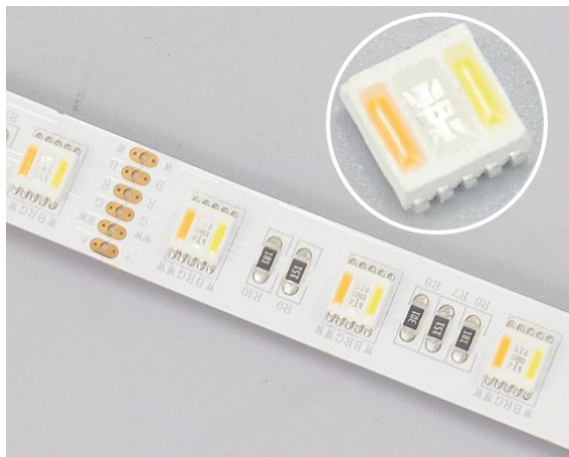

Synergy 21 LED Flex Strip 84 RGB DC24V + RGB-WW (RGB-CCT) ein Chip HD

kwh/1000h:	165,00
Lumens:	10500
Watt:	165,0
Nominal Service Life:	35000 Std.
Switching Cycles:	50000
Opt. Ambient Temperature.:	25 °C

RGB-WW Flex-Stripe, 5 metres, RGB and warm white on one chip
 RGB and dual white 2700-6500K
 DC 24V, 165W, 33W/m, 13.2W/m for white and 19.8W/m for RGB
 Brightness: 2100lm per metre
 420 PCS 5050 SMD LED
 Beam angle: 120°
 Common positive pole
 Protection class: IP20
 L*W*H: 5000*12*2.5
 Shortenable: all 6 LEDs can be shortened (70mm)
 3M adhesive tape for mounting aid on the back

Control e.g. via Synergy 21 Controller S21-3653 (135731)

Please note that LED strips must also be cooled.
 Ensure that the LED strip does not exceed an operating temperature of 40°C, otherwise the service life cannot be guaranteed.

Attributes

Attribute	Value
Abstrahlwinkel:	120

Attribute	Value
Ampere:	6.90
CC oder CV:	CV
Dimmbar:	abhängig vom Netzteil
LED Strip Klebeband:	ja
LED Strip Breite:	12
LED Strip Höhe:	2.50
LED Strip Klebeband:	ja
LED Strip kürzbar:	70
LED Strip Länge:	5000
Lichtfarbe:	RGB-WW
Lichtfarbe Name:	RGB-WW
Schutzklasse:	IP20
Volt:	24
Weight:	0.36 Kg
Warranty:	24.00 Months