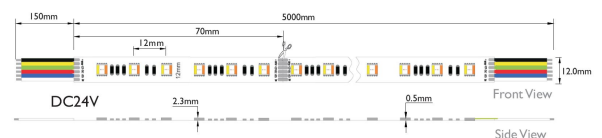

RGB-WW Flex-Stripe, 5 metres, RGB and warm white on one chip
 RGB and dual white 2700-6500K
 DC 24V, 165W, 33W/m, 13.2W/m for white and 19.8W/m for RGB
 Brightness: 2100lm per metre
 420 PCS 5050 SMD LED
 Beam angle: 120°
 Common positive pole
 Protection class: IP20
 L*W*H: 5000*12*2.5
 Shortenable: all 6 LEDs can be shortened (70mm)
 3M adhesive tape for mounting aid on the back

Attributes

Attribute	Value
Abstrahlwinkel:	120

Attribute	Value
Ampere:	6.90
CC oder CV:	CV
Dimmbar:	abhängig vom Netzteil
LED Strip Klebeband:	ja
LED Strip Breite:	12
LED Strip Höhe:	2.50
LED Strip Klebeband:	ja
LED Strip kürzbar:	70
LED Strip Länge:	5000
Lichtfarbe:	RGB-WW
Lichtfarbe Name:	RGB-WW
Schutzklasse:	IP20
Volt:	24
Weight:	0.36 Kg
Warranty:	24.00 Months

Additional Images

Dimensions(Unit: mm)

Accessories

Part No.	Name
135731	Synergy 21 LED Controller 3653 LED RGB-WW (RGB-CCT) Master Set
122587	Synergy 21 Netzteil - 24V 120W Osram IP64
125198	Mean Well Power Supply - 24V 150W IP67
135783	Synergy 21 LED Flex Strip add. Ribbon cable RGB-WW 25m (RGB-CCT)
135784	Synergy 21 LED Flex Strip add. Ribbon cable RGB-WW 50m
135785	Synergy 21 LED Flex Strip add. Ribbon cable RGB-WW 5m (RGB-CCT)
181496	Synergy 21 LED Controller RGB-WW (RGB-CCT) DC12/24V *Milight/Miboxer*
149147	Synergy 21 LED Controller RGB-WW (RGB-CCT) DC12/24V *Milight/Miboxer*
180638	Synergy 21 LED Controller RGB-WW (RGB-CCT) DC12/24V WiFi 5in1*Milight/Miboxer* Alexa serieAs
178064	Synergy 21 LED controller RGB-WW (RGB-CCT) DC12/24V strip/panel 5in1*Milight/Miboxer*
148143	ynergy 21 LED Controller RGB-WW (RGB-CCT) DC12/24V Strip/Panel 5in1*Milight/Miboxer*
183258	