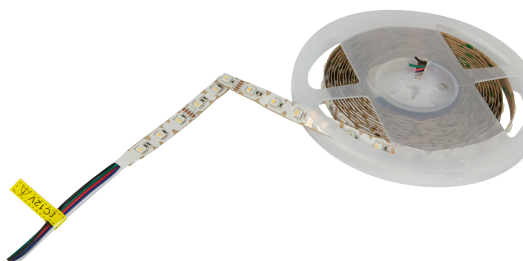

Attribute	Value
Ampere:	3.80
CC oder CV:	CV
Dimmbar:	abhängig vom Netzteil
Länge:	5
LED Strip Klebeband:	ja
LED Strip Breite:	12
LED Strip Höhe:	2.20
LED Strip Klebeband:	ja
LED Strip kürzbar:	100
LED Strip Länge:	5000
Lichtfarbe:	RGB-W
Lichtfarbe Name:	RGB-W
Schutzklasse:	IP20
Volt:	24
Weight:	0.2 Kg
Warranty:	24.00 Months

Additional Images