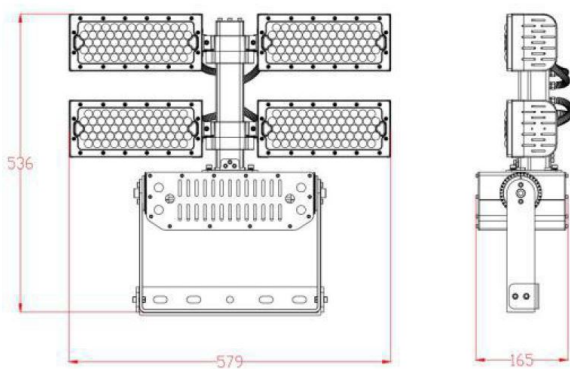

Attribute	Value
Abstrahlwinkel:	90
CRI:	>80
Dimmbar:	nein
Grösse:	536*165*579
LED - Gehäusefarbe:	schwarz
LED - Gehäusematerial:	Aluminium
Lichtfarbe:	kaltweiß
Lichtfarbe in Kelvin:	5000
Lumen:	79200
Schutzklasse:	IP66
Volt:	230
Weight:	16 Kg
Warranty:	24.00 Months

Additional Images