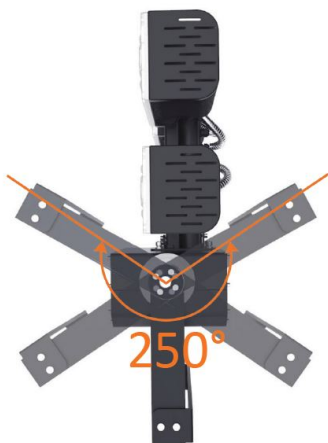

Synergy 21 LED object/stadium spotlight 480W IP66 cw

kwh/1000h:	480,00
Lumens:	79200
Watt:	480,0
Nominal Service Life:	35000 Std.
Switching Cycles:	50000
Opt. Ambient Temperature.:	25 °C

Operating voltage: AC 90-305V, 50/60Hz
 LED: 248 LED Philips Lumileds 165lm/Watt
 Power supply unit: MeanWell
 Beam angle: Lens 90°, light heads variably adjustable (swivelling and tilting)
 Beam angles of 10°, 30° or 60° also available on request.
 Lumen: 79200lm
 Efficiency: 165Lm/Watt
 Light colour: 5000K ±150
 CRI: Ra>70
 Dimmable: no (Dimmable models such as DALI or 0-10V on request)
 Housing: Aluminium
 Operating temperature: -40°C to +60°C
 Protection class: IP66
 Dimensions: 536*165*579mm

Energy efficiency class: A++
 kWh/1000h: 480

The connection of electrical components and systems may only be carried out by only be carried out by qualified specialists!

Attributes

Attribute	Value
Abstrahlwinkel:	90
CRI:	>80
Dimmbar:	nein
Grösse:	536*165*579
LED - Gehäusefarbe:	schwarz
LED - Gehäusematerial:	Aluminium
Lichtfarbe:	kaltweiß
Lichtfarbe in Kelvin:	5000
Lumen:	79200
Schutzklasse:	IP66
Volt:	230
Weight:	16 Kg
Warranty:	24.00 Months

Additional Images

Accessories

Part No.	Name
148726	Synergy 21 - Waterproof connector 1:1
148727	Synergy 21 - Waterproof connector 1:2
148730	Synergy 21 - Waterproof connector box 3 ports
148729	Synergy 21 - Waterproof connector box 3 ports transparent
148728	Synergy 21 - Waterproof connector box 4 ports
147265	Netzkabel 230V Schutzkontakt CEE7(Stecker)->Open End mit Adernendhülsen, 1,8m,Black