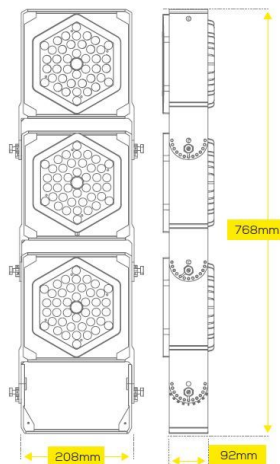

Attributes

Attribute	Value
Abstrahlwinkel:	30
CRI:	>80
Dimmbar:	nein
Grösse:	208*92*768
LED - Gehäusefarbe:	schwarz
LED - Gehäusematerial:	Aluminium
Lichtfarbe:	kaltweiß
Lichtfarbe in Kelvin:	5700
Lumen:	42000
Schutzklasse:	IP67
Volt:	230
Weight:	11.6 Kg

Additional Images

Accessories