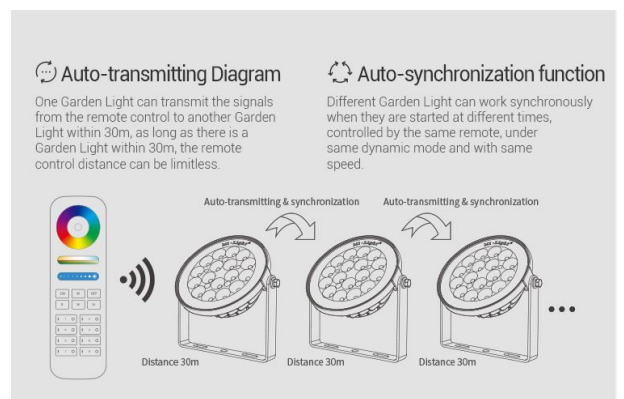

Weitere Bilder

Freely Adjustment, Easy & Convenience

360° Rotate Moving, 180° Vertical Moving, Easy To Adjust

Brightness adjustable & Color temperature adjustable

Brightness adjustable, Adjust the color temperature from 2700-6500K,
make the light you want

2.4GHz remote control Smartphone APP control

Wireless remote and smartphone control, realize the multi-functional setting, experience smart home life

* Need WIFI iBox for smartphone APP control

Compatible with

FUT089 FUT088 FUT092 FUT095 FUT096 B8 B4/T4 B3/T3 B0

Symmetrical and centralized light ray

Beam Angle 15° Irradiation distance 10m

Waterproof and
Dustproof rate: IP65

COMPATIBLE REMOTE SHEET

| Product | Compatible Remote |
|---------------|-------------------|
| [Light icons] | [Remote icons] |
| [Light icons] | [Remote icons] |
| [Light icons] | [Remote icons] |
| [Light icons] | [Remote icons] |
| [Light icons] | [Remote icons] |

| | |
|---------------|----------------|
| [Light icons] | [Remote icons] |
| [Light icons] | [Remote icons] |
| [Light icons] | [Remote icons] |
| [Light icons] | [Remote icons] |

Zubehör

| Art.-Nr. | Name |
|----------|---|
| 147981 | Synergy 21 LED Fernbedienung RGB-WW (RGB-CCT) 8 Zonen *Milight/Miboxer* |
| 147982 | Synergy 21 LED Fernbedienung RGB-WW (RGB-CCT) 4 Zonen *Milight/Miboxer* |
| 148005 | Synergy 21 LED Fernbedienung Smart Panel RGB-WW (RGB-CCT) 4 Zonen *Milight/Miboxer* |
| 148006 | Synergy 21 LED Fernbedienung Smart Panel RGB-WW (RGB-CCT) 8 Zonen *Milight/Miboxer* |
| 181054 | Synergy 21 LED Fernbedienung WLAN Controller *Milight/Miboxer* |
| 147265 | Netzkabel 230V Schutzkontakt CEE7(Stecker)->Open End mit Adernendhülsen, 1,8m,Black |
| 126355 | Synergy 21 Netzteil - 24V 60W Mean Well IP67 |
| 184156 | Synergy 21 LED Garten Lampe 6W RGB-WW zub Kabel *Milight/Miboxer* |
| 184157 | Synergy 21 LED Garten Lampe 6W RGB-WW zub Stecker *Milight/Miboxer* |