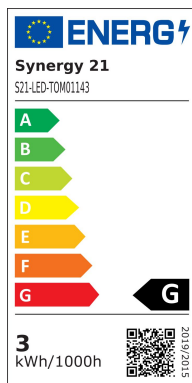

## Synergy 21 LED garden spot 3W ww 5° lens

SYNERGY 21

kwh/1000h:	3,00
Lumens:	195
Watt:	3,0
Nominal Service Life:	35000 Std.
Switching Cycles:	15000
Opt. Ambient Temperature.:	25 °C

Operating voltage: AC 230V  
LED: 3\*1Watt high-power chip  
Beam angle: 5°  
Lumen: 195lm, 65lm/Watt  
Warm white: 3200K ±250  
CRI: Ra>80  
Housing: Painted metal  
Operating temperature: -40°C to +55°C  
Protection class: IP65 (water jet-proof)  
Swivelling: 240°  
Total height: 14 cm  
Base plate diameter: 6.1 cm  
Lens diameter: 6.9 cm  
Weight: 0.4 kg  
Connection cable: 2.5 metres

Energy efficiency class: A+  
kWh/1000h: 3