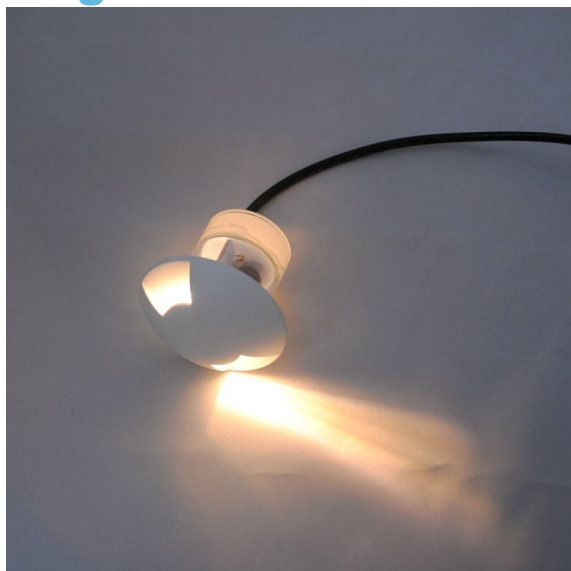

## Synergy 21 LED in-ground spotlight ARGOS round Segment-2 IP67 ww - white

kwh/1000h: 0,88

Lumens: 6

Watt: 0,8

Nominal Service Life: 35000 Std.

Switching Cycles: 50000

Opt. Ambient Temperature.: 25 °C

Floor-mounted segment spotlight with 2 segments  
Voltage: DC 12V  
Power: 0.75W  
LED light colour: ww 3000K  
Brightness: 5.5lm  
LED: 1 piece high power  
Cover: tempered glass, loadable up to 100kg  
Material: Aluminium+PC - white  
Protection class: IP67  
Size: Ø 58.5mm, height 92 mm  
Installation dimension: Ø 42mm  
Connection cable: 2\*AWG22(2-pole) with IP67 plug

## Attributes

Attribute	Value
Ampere:	0.06
CC oder CV:	CV

Attribute	Value
Dimmbar:	abhängig vom Netzteil
Grösse:	58,5*92
LED - Gehäusefarbe:	weiß
LED - Gehäusematerial:	Aluminium
Lichtfarbe:	warmweiß
Lumen:	5.50
Schutzklasse:	IP67
Volt:	12
Weight:	0.3 Kg
Warranty:	60.00 Months