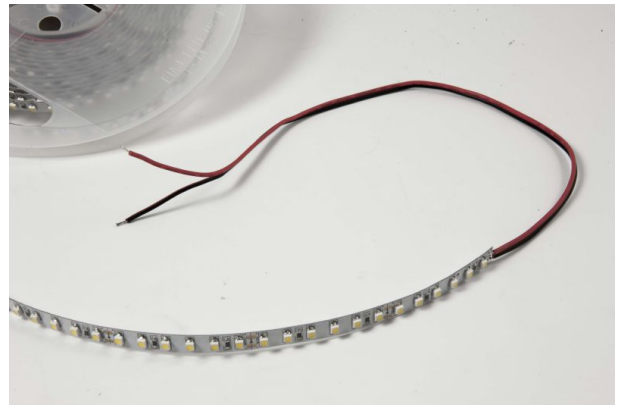

Synergy 21 LED flex strip 60 WW DC24V 48W IP20 SWW

kwh/1000h:	48,00
Lumens:	3500
Watt:	48,0
Nominal Service Life:	35000 Std.
Switching Cycles:	50000
Opt. Ambient Temperature.:	25 °C

LED Flex Strip warm white,
DC24V, max. 2A, 48W \pm 10%,
600Leds, 120°, 3528SMD
Lumen: 3500
2700K \pm 250
Length: 5000*8*2.5mm,
with adhesive tape
indoor

Attributes

Attribute	Value
Abstrahlwinkel:	120
Ampere:	2

Attribute	Value
CC oder CV:	CV
CRI:	>80
Dimmbar:	abhängig vom Netzteil
Länge:	5
LED Strip Klebeband:	ja
LED Strip Breite:	8
LED Strip Höhe:	2.50
LED Strip Klebeband:	ja
LED Strip kürzbar:	25
LED Strip Länge:	5000
Lichtfabe in Kelvin:	2700
Lichtfarbe:	warmweiß
Lichtfarbe in Kelvin:	2700
Lichtfarbe Name:	warmweiß
Lumen:	3500
Schutzklasse:	IP20
Volt:	24
Weight:	0.25 Kg
Warranty:	24.00 Months

Additional Images

Accessories

Part No.	Name
81069	Synergy 21 LED zub Hollow Socket with Screw Terminals
81068	Synergy 21 LED zub wooden plug with screw terminals
81741	Synergy 21 LED Flex Strip add. Silicone mounting clip 10 pack
125198	Mean Well Power Supply - 24V 150W IP67
174020	Synergy 21 Power supply - 24V 100W BILTON
174654	Synergy 21 LED FLEX-Streifen zub. Easy Connect I Form für 1 Linie klar