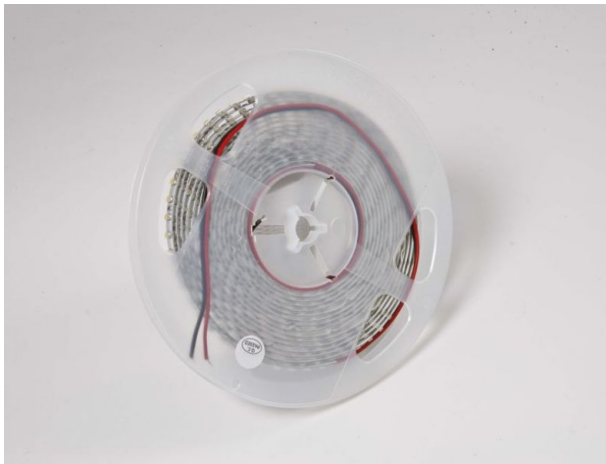

Synergy 21 LED flex strip 60 WW DC24V 48W IP20 SWW

kwh/1000h:	48,00
Lumens:	3500
Watt:	48,0
Nominal Service Life:	35000 Std.
Switching Cycles:	50000
Opt. Ambient Temperature.:	25 °C

LED Flex Strip warm white,
DC24V, max. 2A, 48W \pm 10%,
600Leds, 120°, 3528SMD
Lumen: 3500
2700K \pm 250
Length: 5000*8*2.5mm,
with adhesive tape
indoor

Attributes

Attribute	Value
Abstrahlwinkel:	120
Ampere:	2

Attribute	Value
CC oder CV:	CV
CRI:	>80
Dimmbar:	abhängig vom Netzteil
Länge:	5
LED Strip Klebeband:	ja
LED Strip Breite:	8
LED Strip Höhe:	2.50
LED Strip Klebeband:	ja
LED Strip kürzbar:	25
LED Strip Länge:	5000
Lichtfabe in Kelvin:	2700
Lichtfarbe:	warmweiß
Lichtfarbe in Kelvin:	2700
Lichtfarbe Name:	warmweiß
Lumen:	3500
Schutzklasse:	IP20
Volt:	24
Weight:	0.25 Kg
Warranty:	24.00 Months

Additional Images

Accessories

Part No.	Name
81069	Synergy 21 LED zub Hollow Socket with Screw Terminals
81068	Synergy 21 LED zub wooden plug with screw terminals
81741	Synergy 21 LED Flex Strip add. Silicone mounting clip 10 pack
125198	Mean Well Power Supply - 24V 150W IP67
174020	Synergy 21 Power supply - 24V 100W BILTON
174654	Synergy 21 LED FLEX-Streifen zub. Easy Connect I Form für 1 Linie klar