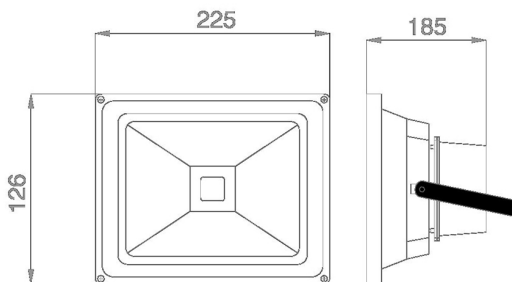

Attributes

Attribute	Value
Abstrahlwinkel:	120
CRI:	>80
Dimmbar:	TRIAC
Grösse:	126*225*185
LED - Gehäusefarbe:	schwarz
LED - Gehäusematerial:	Aluminium
Lichtfarbe:	warmweiß
Lichtfarbe in Kelvin:	3000
Lumen:	3750
Schutzklasse:	IP65
Volt:	230
Weight:	2.3 Kg
Warranty:	24.00 Months

Additional Images