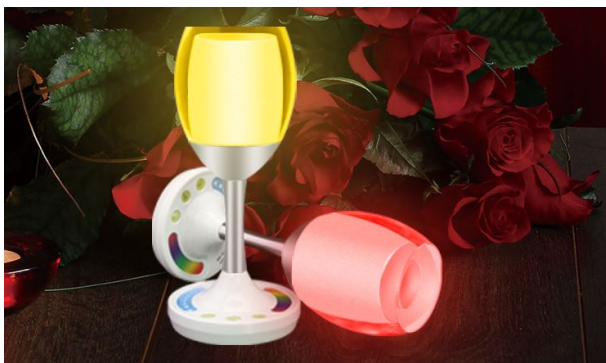

Synergy 21 LED dekoline wine glass RGB-W cw *Milight/Miboxer*

kwh/1000h:	4,00
Lumens:	200
Watt:	2,0
Nominal Service Life:	35000 Std.
Switching Cycles:	50000
Opt. Ambient Temperature.:	25 °C

Wine glass RGB-W illuminant
Controllable with wireless remote control (105336) and WLAN controller (105337) for iOS and Android
2Watt, 200-220lm cold white, 6000K
Dimmable 1% -100%
16Mio colours
Battery operation approx. 10 hours
Charging via micro USB approx. 4 hours

Product Name: Winlight LED Table Lamp(Ring)
Model No: FUT080A
Power: 2W
Weight: 350g
Battery: Lithium Ion Battery 3.7V-1400mAh
Charge Time: 3.5 hours & USB 5V 500mA
Working Time: 10 hours in full power condition
Lifespan: 50000 hours
Material: Acrylic+Aluminium
Size: 80*83*170mm
Application Areas: bedrooms, bars, cafe, restaurants
Video Tutorial:

<https://www.youtube.com/watch?v=LqJe-3H3yrc&index=8&list=PLOxaUH9nfbZY07h5Z-PPaaCkwMyWJXLBx>

Energy efficiency class: A++

kWh/1000h: 2

Attributes

Attribute	Value
Dimmbar:	1-100
Grösse:	80*83*170
LED - Gehäusematerial:	Acryl + Alluminium
Lichtfarbe:	RGB-W
Lichtfarbe in Kelvin:	6000
Lumen:	200-220
Volt:	5
Weight:	0.35 Kg
Warranty:	24.00 Months

Additional Images

Product Parameters

Product Name: Winlight LED Table Lamp(Ring)
 Model No: FUT080A
 Power: 2W
 Weight: 350g
 Battery: Lithium Ion Battery 3.7V-1400mAh
 Charge Time: 3.5 hours & USB 5V.500mA
 Working Time: 10 hours in full power condition
 Lifespan: 50000 hours
 Material: Acrylic+Aluminum
 Size: 80*83*170mm
 Application Areas: bedrooms, bars, cafe, restaurants