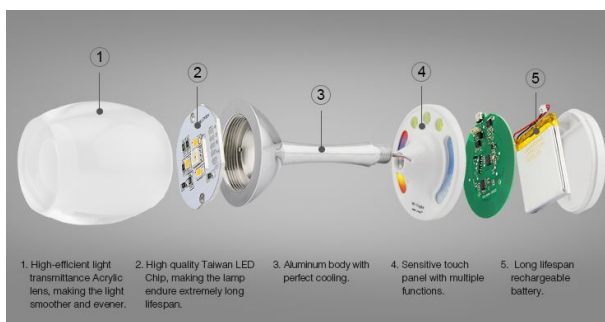

<https://www.youtube.com/watch?v=LqJe-3H3yrc&index=8&list=PLOxaUH9nfbZY07h5Z-PPaaCkwMyWJXLBx>

Energy efficiency class: A++

kWh/1000h: 2

Attributes

Attribute	Value
Dimmbar:	1-100
Grösse:	80*83*170
LED - Gehäusematerial:	Acryl + Alluminium
Lichtfarbe:	RGB-W
Lichtfarbe in Kelvin:	6000
Lumen:	200-220
Volt:	5
Weight:	0.35 Kg
Warranty:	24.00 Months

Additional Images

Product Parameters

Product Name: Winlight LED Table Lamp(Ring)
 Model No: FUT080A
 Power: 2W
 Weight: 350g
 Battery: Lithium Ion Battery 3.7V-1400mAh
 Charge Time: 3.5 hours & USB 5V.500mA
 Working Time: 10 hours in full power condition
 Lifespan: 50000 hours
 Material: Acrylic+Aluminum
 Size: 80*83*170mm
 Application Areas: bedrooms, bars, cafe, restaurants