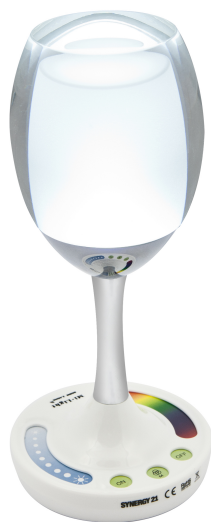

Synergy 21 LED dekoline wine glass RGB-W cw *Milight/Miboxer*

kwh/1000h:	4,00
Lumens:	200
Watt:	2,0
Nominal Service Life:	35000 Std.
Switching Cycles:	50000
Opt. Ambient Temperature.:	25 °C

Wine glass RGB-W illuminant
Controllable with wireless remote control (105336) and WLAN controller (105337) for iOS and Android
2Watt, 200-220lm cold white, 6000K
Dimmable 1% -100%
16Mio colours
Battery operation approx. 10 hours
Charging via micro USB approx. 4 hours

Product Name: Winlight LED Table Lamp(Ring)
Model No: FUT080A
Power: 2W
Weight: 350g
Battery: Lithium Ion Battery 3.7V-1400mAh
Charge Time: 3.5 hours & USB 5V 500mA
Working Time: 10 hours in full power condition
Lifespan: 50000 hours
Material: Acrylic+Aluminium
Size: 80*83*170mm
Application Areas: bedrooms, bars, cafe, restaurants
Video Tutorial:

<https://www.youtube.com/watch?v=LqJe-3H3yrc&index=8&list=PLOxaUH9nfbZY07h5Z-PPaaCkwMyWJXLBx>

Energy efficiency class: A++

kWh/1000h: 2

Attributes

Attribute	Value
Dimmbar:	1-100
Grösse:	80*83*170
LED - Gehäusematerial:	Acryl + Alluminium
Lichtfarbe:	RGB-W
Lichtfarbe in Kelvin:	6000
Lumen:	200-220
Volt:	5
Weight:	0.35 Kg
Warranty:	24.00 Months

Additional Images

Product Parameters

Product Name: Winlight LED Table Lamp(Ring)
 Model No: FUT080A
 Power: 2W
 Weight: 350g
 Battery: Lithium Ion Battery 3.7V-1400mAh
 Charge Time: 3.5 hours & USB 5V.500mA
 Working Time: 10 hours in full power condition
 Lifespan: 50000 hours
 Material: Acrylic+Aluminum
 Size: 80*83*170mm
 Application Areas: bedrooms, bars, cafe, restaurants