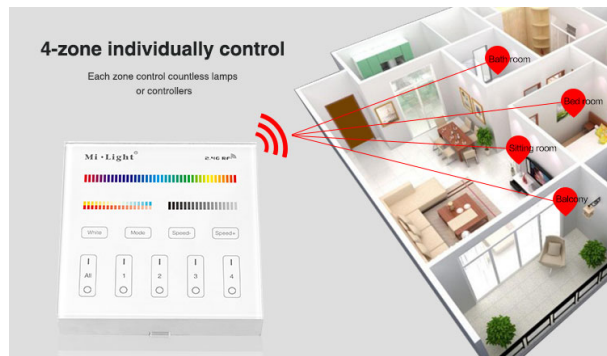

4-zone individually control

Simple but multi-functional

- NO wiring
- Moving easily
- 30m Distance remote control
- Sensitive Touching
- Scratch Resistance
- 16 million colors
- CCT Adjustable
- Saturation
- Brightness Dimming
- Contextual Mode