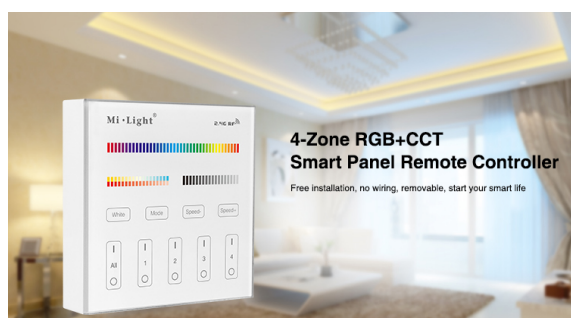

Synergy 21 LED remote smart panel RGB-WW (RGB-CCT) 4 zones *Milight/Miboxer*

Experience full control over your lighting with the **4-Zone RGB+CCT Smart Panel Remote Controller**. This innovative control panel offers you the ability to control your RGB+CCT lighting flexibly and precisely, ideal for modern living and working areas.

The **4-Zone RGB+CCT Smart Panel Remote Controller** is specifically designed to control up to four different zones, giving you the freedom to create different lighting moods in different areas of your home or office. Whether you want a cosy atmosphere in the living room or a bright and productive environment in the office, this smart panel gives you the flexibility to customise your lighting according to your needs.

The compact design of the panel with a size of **86*86mm** allows for easy integration into any environment. The user-friendly interface makes operation intuitive and straightforward, allowing you to easily adjust the brightness and colour temperature of your lighting.

4-zone wireless RGB-CCT Smart Panel

Product Name: 4-Zone RGB+CCT Smart Panel Remote Controller
 Model No.: T4
 Working Temperature: -20 -60°C
 Voltage: AC90~110V or AC180~240V
 Transmission Frequency: 2400-2483.5MHz
 Modulation Method: GFSK
 Transmitting Power: 6dBm
 Control Distance: 30m
 Panel Size: 86*86mm