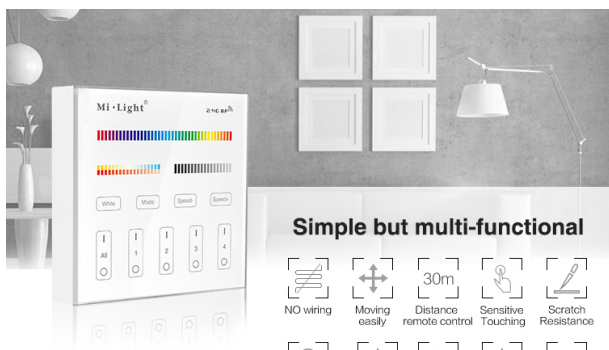

4-zone individually control

Simple but multi-functional

- NO wiring
- Moving easily
- 30m Distance remote control
- Sensitive Touching
- Scratch Resistance
- 16 million colors
- CCT Adjustable
- Saturation
- Brightness Dimming
- Contextual Mode