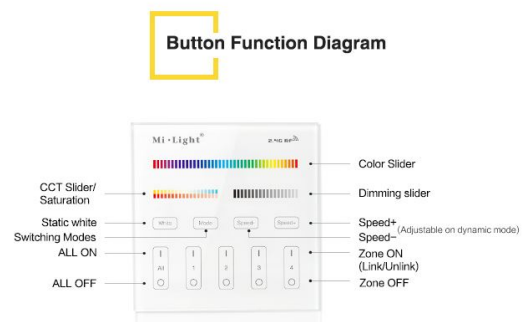

The compact design of the panel with a size of **86*86mm** allows for easy integration into any environment. The user-friendly interface makes operation intuitive and straightforward, allowing you to easily adjust the brightness and colour temperature of your lighting.

The **4-Zone RGB+CCT Smart Panel Remote Controller** offers you a modern and efficient solution for controlling your lighting. Enjoy the benefits of this advanced technology that gives you precise and flexible lighting control. Order the **4-Zone RGB+CCT Smart Panel Remote Controller** now and transform your lighting experience. Create the perfect lighting mood for every occasion and make your home or office smarter and more comfortable.

4-zone wireless RGB-CCT Smart Panel

Product Name: 4-Zone RGB+CCT Smart Panel Remote Controller
 Model No.: T4
 Working Temperature: -20 -60°C
 Voltage: AC90~110V or AC180~240V
 Transmission Frequency: 2400-2483.5MHz
 Modulation Method: GFSK
 Transmitting Power: 6dBm
 Control Distance: 30m
 Panel Size: 86*86mm

Attributes

Attribute	Value
Grösse:	86*86
Weight:	0.15 Kg

Additional Images

9 color changing modes

9 color changing modes, choose the color atmospheres you want

4-zone individually control

Each zone control countless lamps or controllers