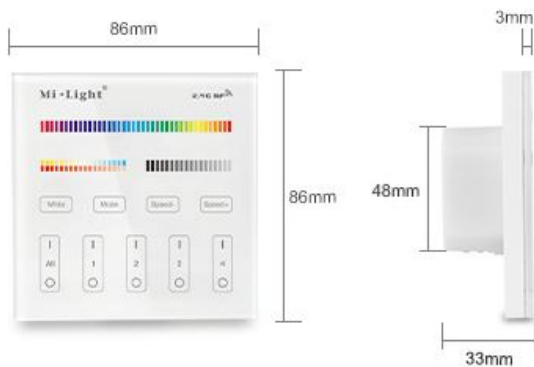

The compact design of the panel with a size of **86*86mm** allows for easy integration into any environment. The user-friendly interface makes operation intuitive and straightforward, allowing you to easily adjust the brightness and colour temperature of your lighting.

The **4-Zone RGB+CCT Smart Panel Remote Controller** offers you a modern and efficient solution for controlling your lighting. Enjoy the benefits of this advanced technology that gives you precise and flexible lighting control. Order the **4-Zone RGB+CCT Smart Panel Remote Controller** now and transform your lighting experience. Create the perfect lighting mood for every occasion and make your home or office smarter and more comfortable.

4-zone wireless RGB-CCT Smart Panel

Product Name: 4-Zone RGB+CCT Smart Panel Remote Controller
 Model No.: T4
 Working Temperature: -20 -60°C
 Voltage: AC90~110V or AC180~240V
 Transmission Frequency: 2400-2483.5MHz
 Modulation Method: GFSK
 Transmitting Power: 6dBm
 Control Distance: 30m
 Panel Size: 86*86mm

Attributes

Attribute	Value
Grösse:	86*86
Weight:	0.15 Kg

Additional Images

9 color changing modes

9 color changing modes, choose the color atmospheres you want

4-zone individually control

Each zone control countless lamps or controllers