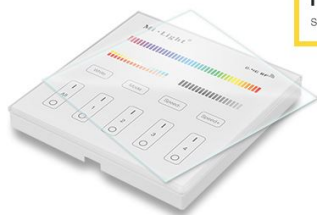

High-end tempered glass panel

Scratching and crushing resistance

COMPATIBLE REMOTE SHEET

Product	Compatible Remote