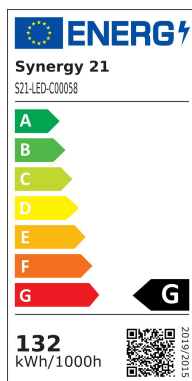

Synergy 21 LED Flex Strip 280 WW DC24V 120W IP68 CRI>90 2216

kwh/1000h:	132,00
Lumens:	8100
Watt:	120,0
Nominal Service Life:	35000 Std.
Switching Cycles:	50000
Opt. Ambient Temperature.:	25 °C

Synergy 21 LED Flex Strip 2216 Series
2216=LED chip size 2.2mm x 1.6mm

Length: 5m
Voltage: 24V,
Watt: 24W/m, 120W±10%
Light colour: warm white, 3000K, CRI>90
Brightness: 1620lm/m ±10%, total: 8100lm
Beam angle: 120°
Protection class: IP68(Super slim)
Number of LEDs: 280*2216SMD/m, total: 1400LEDs
Dimensions: 5000*10*3 mm
PCB colour: white, open cable end red black (150±5mm)
Operating temperature: -25°C to +40°C
Weight: 0.500kg
Can be shortened every 7 LEDs 2.7cm
Adhesive tape: yes 3M on the back

Energy efficiency class: A
kWh/1000h: 105.6

Strip can be shortened at the cut marks with sharp scissors.
!Attention! Strip must first be checked for functionality.
Only split the strip when no current is present.

Attributes

Attribute	Value
Abstrahlwinkel:	120
Ampere:	5
CC oder CV:	CV
CRI:	>90
Dimmbar:	abhängig vom Netzteil
LED Strip Klebeband:	ja
LED Strip Breite:	10
LED Strip Höhe:	3
LED Strip Klebeband:	ja
LED Strip kürzbar:	27
LED Strip Länge:	5000
Lichtfabe in Kelvin:	3000
Lichtfarbe:	warmweiß
Lichtfarbe in Kelvin:	3000
Lichtfarbe Name:	warmweiß
Lumen:	8100
Schutzklasse:	IP68
Volt:	24
Weight:	0.3 Kg
Warranty:	60.00 Months