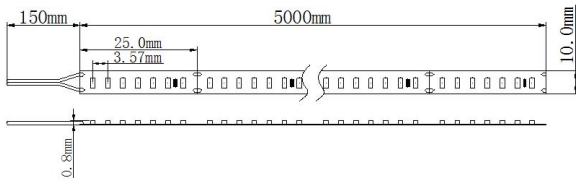

Additional Images

Accessories

Part No.	Name
93682	Mean Well Power Supply - 24V 150W Dimmable IP65