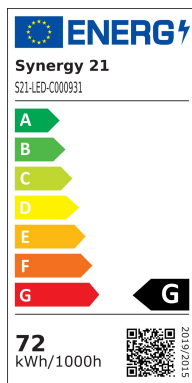

Synergy 21 LED flex strip 70 blue DC24V 72W IP68

kwh/1000h:	72,00
Lumens:	1500
Watt:	72,0
Nominal Service Life:	35000 Std.
Switching Cycles:	50000
Opt. Ambient Temperature.:	25 °C

LED Flex Strip blue IP68,
DC24V, 72W,
350Leds, 120°, 5050SMD, 1500LM
Length: 5000*14*4.2mm
Can be shortened every 6 LEDs

Strip can be shortened at marking marks with sharp scissors.
!Attention! Strip must be checked for functionality beforehand.
Only split the strip when no current is present.

Energy efficiency class: B
kWh/1000h: 72

Attribute	Value
Ampere:	3
CC oder CV:	CV
Dimmbar:	abhängig vom Netzteil
LED Strip Klebeband:	ja
LED Strip Breite:	14
LED Strip Höhe:	4.20
LED Strip Klebeband:	ja
LED Strip kürzbar:	100
LED Strip Länge:	5000
Lichtfabe in nm:	465
Lichtfarbe:	blau
Lichtfarbe 3:	465
Lichtfarbe in nm:	465
Lichtfarbe Name:	blau
Lumen:	1500
Schutzklasse:	IP68
Volt:	24
Weight:	0.1 Kg
Warranty:	24.00 Months