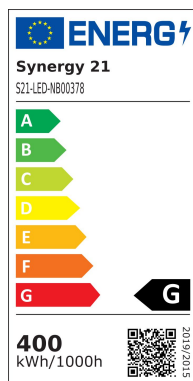

Synergy 21 LED object/stadium spotlight Hyperion 400W IP65 nw

kwh/1000h:	400,00
Lumens:	64000
Watt:	400,0
Nominal Service Life:	35000 Std.
Switching Cycles:	50000
Opt. Ambient Temperature.:	25 °C

Operating voltage: AC 90-305V, 50/60Hz

Watt: 400W

LED: 192pcs Lumileds

Power supply unit: MeanWell

Beam angle: Lens 60°, light heads variably adjustable (swivelling and tilting)

Beam angles of 10°, 30°, 90° or 120° also available on request.

Lenses can also be exchanged. Interchangeable lenses with 30°, 60°, 90° and 120° available

Lumen: 64,000lm

Efficiency: 160Lm/Watt

Light colour: 4000K

CRI: Ra>70

Dimmable: no (Dimmable models such as DALI or 0-10V on request)

Housing: Aluminium

Operating temperature: -40°C to +60°C

Protection class: IP65

Attribute	Value
Abstrahlwinkel:	60
CRI:	>80
Dimmbar:	nein
Grösse:	520*250*335
LED - Gehäusefarbe:	silber
LED - Gehäusematerial:	Aluminium
Lichtfarbe:	neutralweiß
Lichtfarbe in Kelvin:	4000
Lumen:	64000
Schutzklasse:	IP65
Volt:	230
Weight:	7.8 Kg
Warranty:	24.00 Months