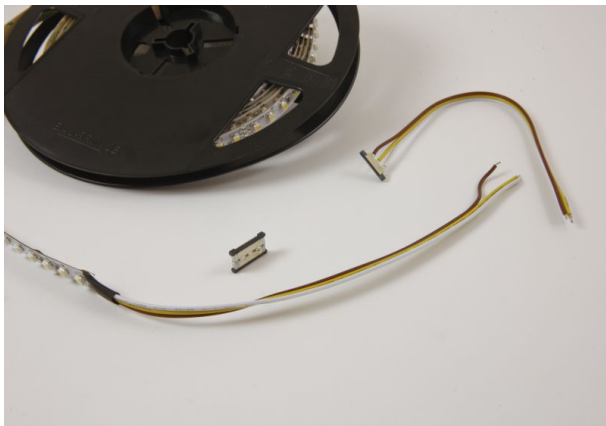

Accessories

Part No.	Name
85999	PortaLuce® Lightcontroller N°3551 LED RGB-W/Dualwhite, gemeinsam +
135731	Synergy 21 LED Controller 3653 LED RGB-WW (RGB-CCT) Master Set
98691	Synergy 21 LED Controller EOS 03 DMX512 dual white (CCT) wall switch black
124048	Synergy 21 LED Controller DMX 512 Slave RGBW 4*5A
154885	Synergy 21 LED controller dual white (CCT) DC12/24V 4 zones *Milight/Miboxer*
157592	Synergy 21 LED remote smart panel dual white (CCT) 4-zones *Milight/Miboxer*