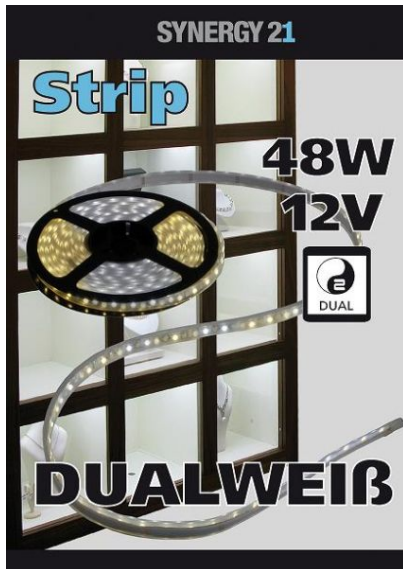

## Synergy 21 LED Flex Strip 120 DW (CCT) DC12V 48W per color IP20

kwh/1000h:	96,00
Lumens:	6000
Watt:	96,0
Nominal Service Life:	35000 Std.
Switching Cycles:	50000
Opt. Ambient Temperature.:	25 °C

Colour selection between 3000-7000K possible with controller  
 ww: 3000K ±250, cw: 6500K ±250  
 CRI>80  
 5 metres, (5000\*10\*3mm)  
 12 Volt, common positive pole, 96 Watt total, 14.4W/M  
 6000Lm  
 600 high power 3528SMD LED  
 DC12V, 48W per colour, non-waterproof  
 Can be shortened every 6 LEDs  
 Adhesive tape for mounting aid on the back

Strip can be shortened at markings with sharp scissors.  
 !Attention! Strip must be checked for functionality beforehand.  
 Only split the strip when no current is present.

Energy efficiency class: A  
 kWh/1000h: 96

## Attributes

Attribute	Value
Abstrahlwinkel:	120
Ampere:	8
CC oder CV:	CV
CRI:	>80
Dimmbar:	abhängig vom Netzteil
Länge:	5
LED Strip Klebeband:	ja
LED Strip Breite:	10
LED Strip Höhe:	3
LED Strip Klebeband:	ja
LED Strip kürzbar:	50
LED Strip Länge:	5000
Lichtfabe in Kelvin:	3000-7000
Lichtfarbe:	dual weiß, CCT
Lichtfarbe in Kelvin:	3000-7000
Lichtfarbe Name:	dual weiß, CCT
Lumen:	6000
Schutzklasse:	IP20
Volt:	12
Weight:	0.1 Kg
Warranty:	60.00 Months