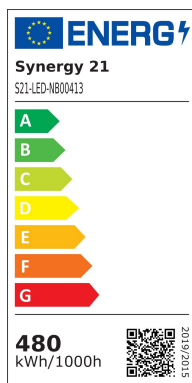

## Synergy 21 LED object/stadium spotlight Hyperion with 120° lens

kwh/1000h:	480,00
Lumens:	79200
Watt:	480,0
Nominal Service Life:	35000 Std.
Switching Cycles:	50000
Opt. Ambient Temperature.:	25 °C

Replacement lens 120°

## Attributes

Attribute	Value
Abstrahlwinkel:	120
Weight:	0.1 Kg
Warranty:	24.00 Months