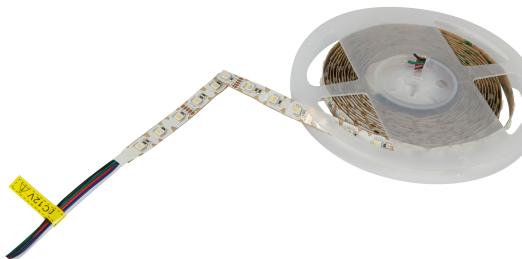

Attribute	Value
Ampere:	3.80
CC oder CV:	CV
Dimmbar:	abhängig vom Netzteil
Länge:	5
LED Strip Klebeband:	ja
LED Strip Breite:	12
LED Strip Höhe:	2.20
LED Strip Klebeband:	ja
LED Strip kürzbar:	100
LED Strip Länge:	5000
Lichtfarbe:	RGB-W
Lichtfarbe Name:	RGB-W
Schutzklasse:	IP20
Volt:	24
Weight:	0.2 Kg

Additional Images