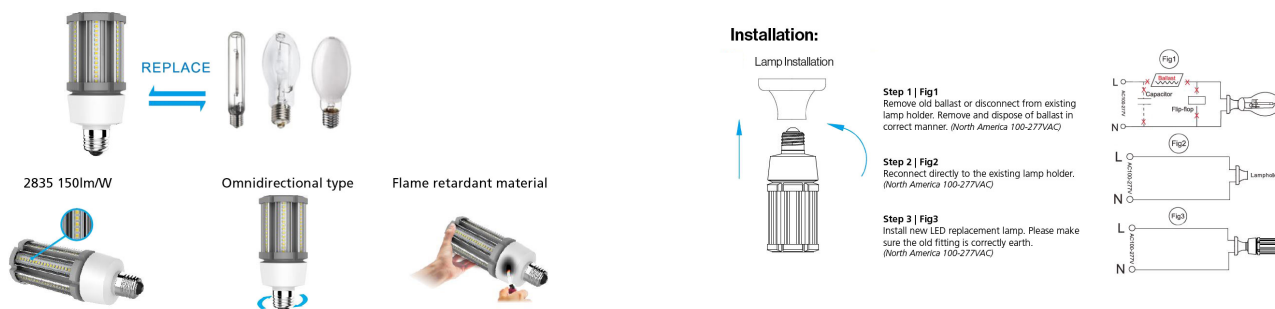

Attribute	Value
Abstrahlwinkel:	180
CRI:	>80
Dimmbar:	nein
Lichtfarbe:	neutralweiss
Lichtfarbe in Kelvin:	4500
Lumen:	2700
Schutzklasse:	IP64
Sockel:	E27
Weight:	0.25 Kg
Warranty:	60.00 Months

Additional Images

Accessories

Part No.	Name
117502	Synergy 21 LED adapter for LED lamps E40->E40 long