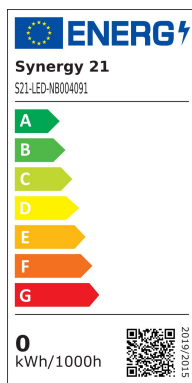

## Synergy 21 LED object/stadium spotlight Hyperion with lens 30°

kwh/1000h:	0,00
Lumens:	79200
Watt:	480,0
Nominal Service Life:	35000 Std.
Switching Cycles:	50000
Opt. Ambient Temperature.:	25 °C

Replacement lens 30°

## Attributes

Attribute	Value
Abstrahlwinkel:	30
Weight:	0.15 Kg
Warranty:	24.00 Months