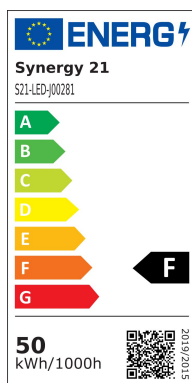

Synergy 21 LED light panel 300*1200 KW / W 45W V4

SYNERGY 21

kwh/1000h:	50,00
Lumens:	4500
Watt:	45,0
Nominal Service Life:	35000 Std.
Switching Cycles:	50000
Opt. Ambient Temperature.:	25 °C

Ultra Slim LED Panel Light

Frame colour: white
 Power consumption: 45Watt, 1050mA
 Lumen output: 4500lm
 Cool white: 6000K, CRI>80, 120°
 MacAdam/SDCM = 3
 Protection class: IP20
 Operating temperature: 0° to +40°
 Power supply: Power supply unit not included in scope of delivery
 Power supply: 1050mA, see accessories
 Size: 300mm x 1200mm x 12mm

Energy efficiency class: A
 kWh/1000h: 50

Attributes

Attribute	Value
Abstrahlwinkel:	120
Ampere:	1.05

Attribute	Value
CRI:	80
Dimmbar:	Nein
Grösse:	300*1200
LED - Gehäusefarbe:	weiß
Lichtfarbe:	kaltweiß
Lichtfarbe in Kelvin:	6000
Lumen:	4500
Schutzklasse:	IP40
Weight:	3 Kg
Warranty:	60.00 Months